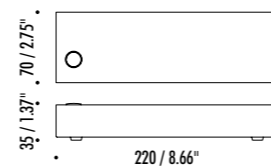

CEILING ROSE

DRIVER