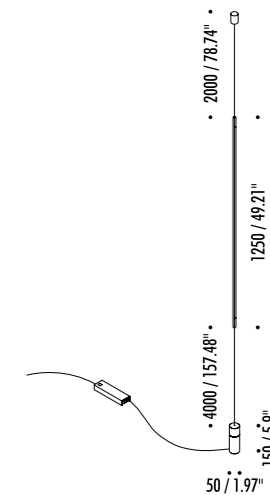

1A2720303.27.06	MATT WHITE - 2700K	120 V - 60 Hz - 15,5 W LED 2700K - 600 lm - CRI > 90 / 3000K - 619 lm - CRI > 90 WHITE CEILING ROSE - AISI 304 STAINLESS STEEL SUSPENSION CABLE POWER SUPPLY WITH PLUG - DIMMER
1A2720303.30.06	MATT WHITE - 3000K	
1A2720403.27.06	MATT BLACK - 2700K	
1A2720403.30.06	MATT BLACK - 3000K	
1A2720803.27.06	BRUSHED BRASS - 2700K	
1A2720803.30.06	BRUSHED BRASS - 3000K	

OPTIONAL ACCESSORIES

1A0510000.00.00	STANDARD	SLOPED CEILING FIXING KIT
1A1680000.00.00	STANDARD	AISI 304 STAINLESS STEEL SUSPENSION CABLE 10 m