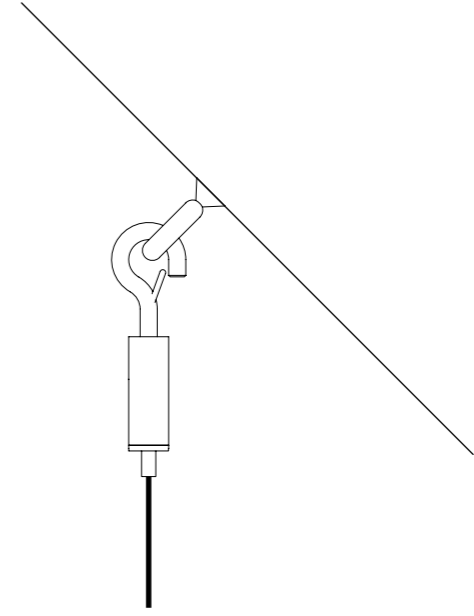

The sizes are expressed in millimeters / inches.

DESIGN MAURIZIO MANCINI - 2015
FLOOR AND SUSPENSION LAMP - METHACRYLATE - BRASS

MASAI

CEILING ROSE

DRIVER

1A2720303.27.06	MATT WHITE - 2700K	120 V - 60 Hz - 15,5 W LED 2700K - 600 lm - CRI > 90 / 3000K - 619 lm - CRI > 90 WHITE CEILING ROSE - AISI 304 STAINLESS STEEL SUSPENSION CABLE POWER SUPPLY WITH PLUG - DIMMER
1A2720303.30.06	MATT WHITE - 3000K	
1A2720403.27.06	MATT BLACK - 2700K	
1A2720403.30.06	MATT BLACK - 3000K	
1A2720803.27.06	BRUSHED BRASS - 2700K	
1A2720803.30.06	BRUSHED BRASS - 3000K	

OPTIONAL ACCESSORIES

1A0510000.00.00	STANDARD	SLOPED CEILING FIXING KIT
1A1680000.00.00	STANDARD	AISI 304 STAINLESS STEEL SUSPENSION CABLE 10 m

MASAI

OPTIONAL ACCESSORIES

1A0510000.00.00	STANDARD	SLOPED CEILING FIXING KIT - NICKEL PLATED - 1 PIECE	
		COMPATIBLE LAMPS: MASAI - FOSBURY - MOON 120	
1A0520000.00.00	STANDARD	SLOPED ROSE FIXING KIT - NICKEL PLATED - 1 PIECE	
		COMPATIBLE LAMPS: MOON 60 - MOON 60 DE - MOON 80	
1A0530000.00.00	STANDARD	SLOPED CEILING FIXING HOOK - CHROME PLATED - 1 PIECE	
		COMPATIBLE LAMPS: SIMBIOSI - SHANGHAI	
1A3270300.00.00	MATT WHITE	CLAMP - 1 PIECE	
1A3270400.00.00	MATT BLACK		

1A0510000.00.00 - SLOPED CEILING FIXING KIT

1A0530000.00.00 - SLOPED CEILING FIXING HOOK

1A0520000.00.00 - SLOPED ROSE FIXING KIT