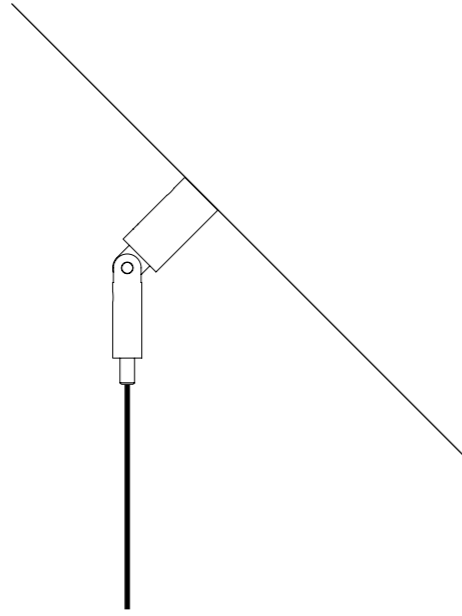

1A0510000.00.00 - SLOPED CEILING FIXING KIT