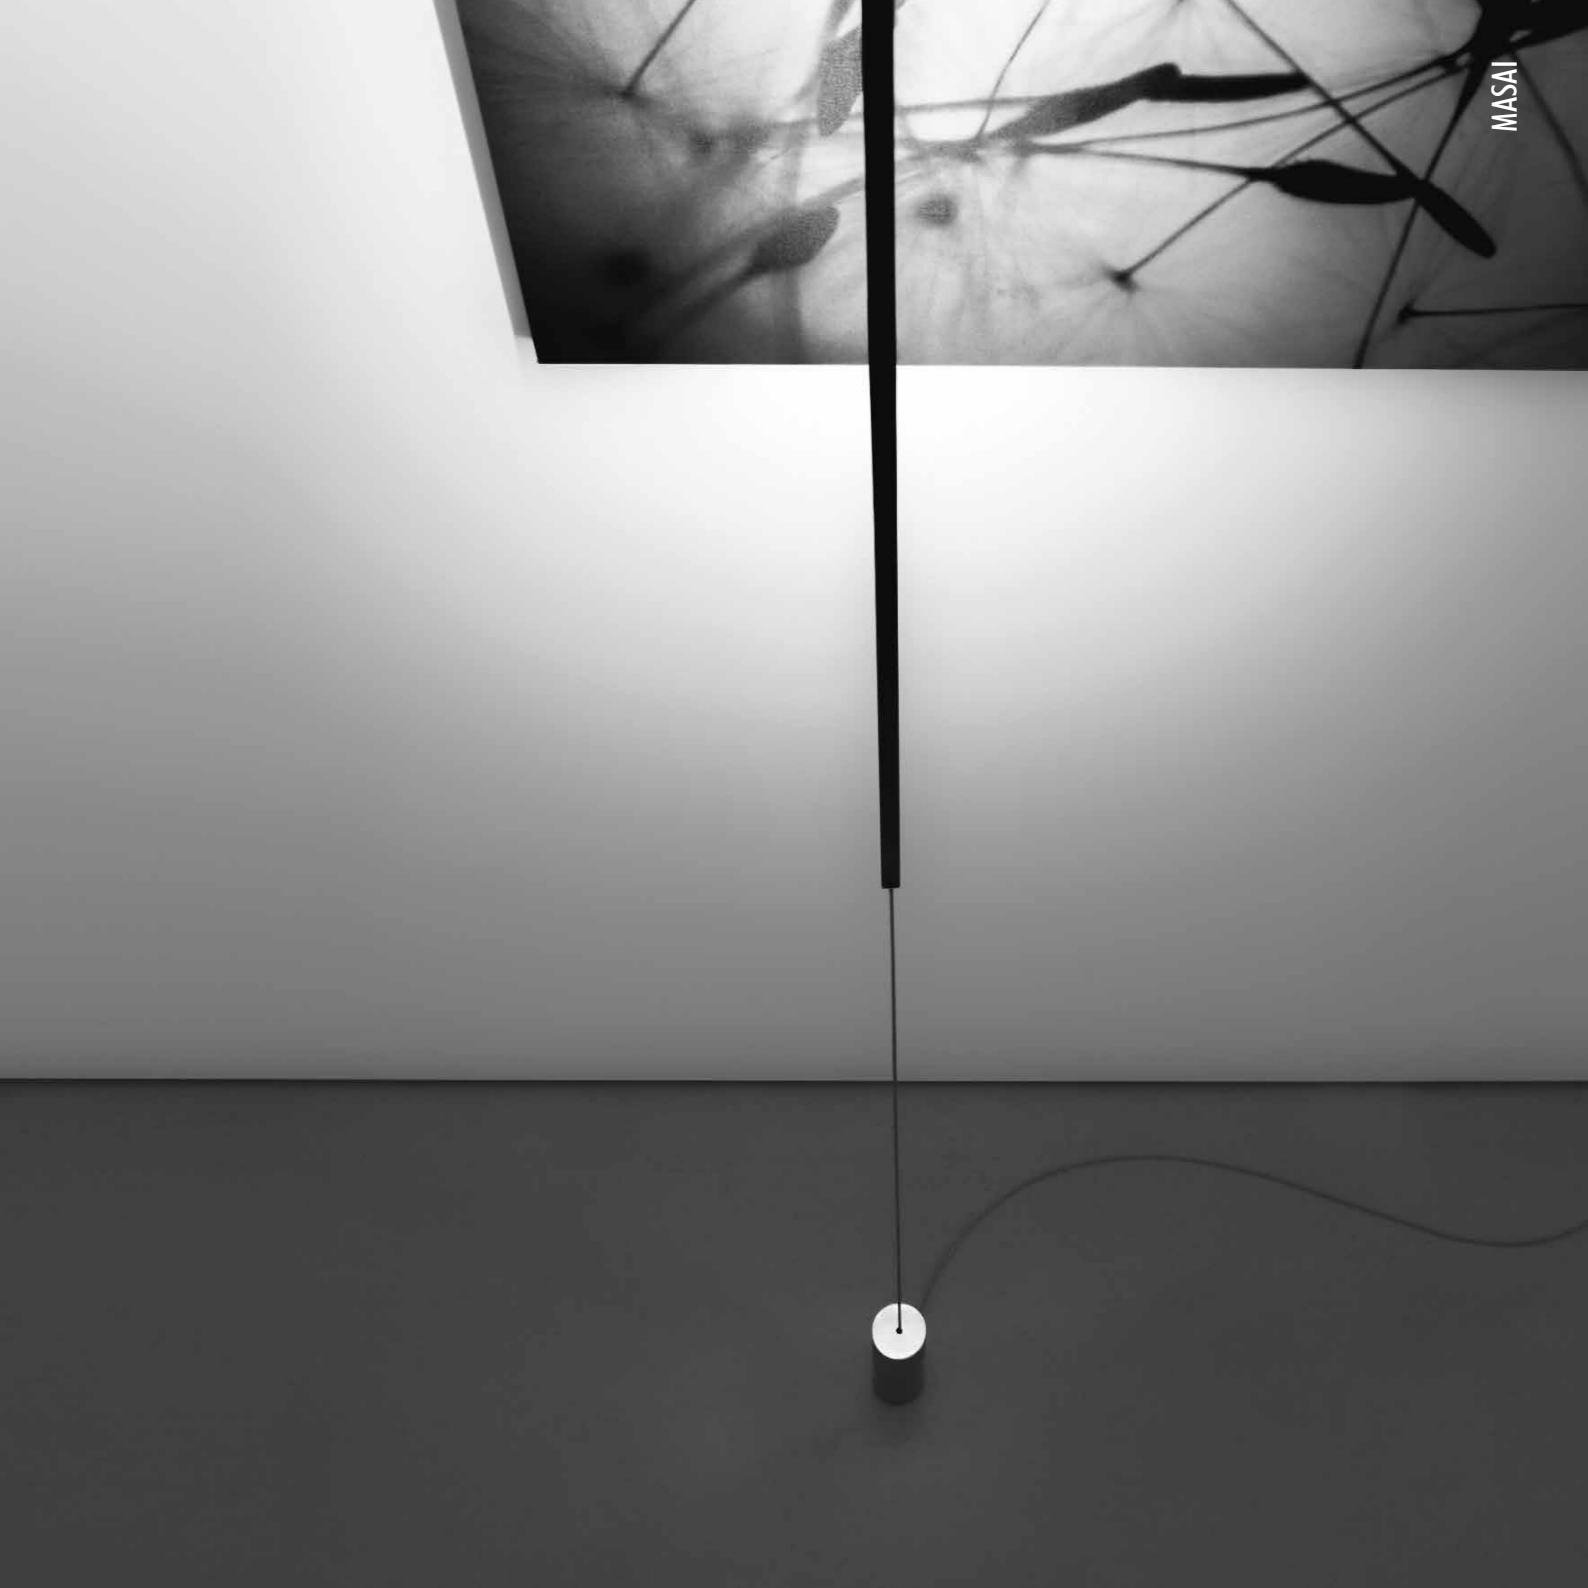

The sizes are expressed in millimeters / inches.

DESIGN MAURIZIO MANCINI - 2015
FLOOR AND SUSPENSION LAMP - METHACRYLATE - BRASS

MASAI

CEILING ROSE

DRIVER

1A2720303.27.06	MATT WHITE - 2700K	120 V - 60 Hz - 15,5 W LED 2700K - 600 lm - CRI > 90 / 3000K - 619 lm - CRI > 90 WHITE CEILING ROSE - AISI 304 STAINLESS STEEL SUSPENSION CABLE POWER SUPPLY WITH PLUG - DIMMER
1A2720303.30.06	MATT WHITE - 3000K	
1A2720403.27.06	MATT BLACK - 2700K	
1A2720403.30.06	MATT BLACK - 3000K	
1A2720803.27.06	BRUSHED BRASS - 2700K	
1A2720803.30.06	BRUSHED BRASS - 3000K	

OPTIONAL ACCESSORIES

1A0510000.00.00	STANDARD	SLOPED CEILING FIXING KIT
1A1680000.00.00	STANDARD	AISI 304 STAINLESS STEEL SUSPENSION CABLE 10 m

MASAI

OPTIONAL ACCESSORIES

1A0510000.00.00	STANDARD	SLOPED CEILING FIXING KIT - NICKEL PLATED - 1 PIECE	
		COMPATIBLE LAMPS: MASAI - FOSBURY - MOON 120	
1A0520000.00.00	STANDARD	SLOPED ROSE FIXING KIT - NICKEL PLATED - 1 PIECE	
		COMPATIBLE LAMPS: MOON 60 - MOON 60 DE - MOON 80	
1A0530000.00.00	STANDARD	SLOPED CEILING FIXING HOOK - CHROME PLATED - 1 PIECE	
		COMPATIBLE LAMPS: SIMBIOSI - SHANGHAI	
1A3270300.00.00	MATT WHITE	CLAMP - 1 PIECE	
1A3270400.00.00	MATT BLACK		