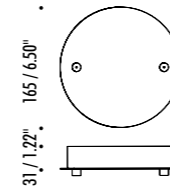

The sizes are expressed in millimeters / inches.

DESIGN DAVIDE GROPPI - 2015
SUSPENSION LAMP - METAL

SIMBIOSI

CEILING ROSE

1A2870303.27.01	MATT WHITE - 2700K - DALI	120 V - 60 Hz - 16 W LED 2700K - 931 lm - CRI>90 / 3000K - 960 lm - CRI>90 WHITE CEILING ROSE - 304 STAINLESS STEEL SUSPENSION CABLE RED WIRES FOR LED MODULES CONNECTION OPTIONAL ACCESSORIES SUSPENSION KIT
1A2870303.30.01	MATT WHITE - 3000K - DALI	
1A2870303.27.04	MATT WHITE - 2700K - PUSH	
1A2870303.30.04	MATT WHITE - 3000K - PUSH	
1A2872603.27.01	MATT TOTAL BLACK - 2700K - DALI	120 V - 60 Hz - 16 W LED 2700K - 931 lm - CRI>90 / 3000K - 960 lm - CRI>90 BLACK CEILING ROSE - 304 STAINLESS STEEL SUSPENSION CABLE ANTHRACITE GRAY WIRES FOR LED MODULES CONNECTION OPTIONAL ACCESSORIES SUSPENSION KIT
1A2872603.30.01	MATT TOTAL BLACK - 3000K - DALI	
1A2872603.27.04	MATT TOTAL BLACK - 2700K - PUSH	
1A2872603.30.04	MATT TOTAL BLACK - 3000K - PUSH	