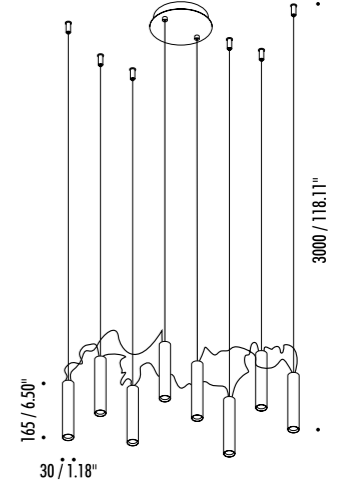

The sizes are expressed in millimeters / inches.

DESIGN DAVIDE GROPPI - 2015
SUSPENSION LAMP - METAL

SIMBIOSI

CEILING ROSE

1A2870303.27.01	MATT WHITE - 2700K - DALI	120 V - 60 Hz - 16 W LED 2700K - 931 lm - CRI>90 / 3000K - 960 lm - CRI>90 WHITE CEILING ROSE - 304 STAINLESS STEEL SUSPENSION CABLE RED WIRES FOR LED MODULES CONNECTION OPTIONAL ACCESSORIES SUSPENSION KIT
1A2870303.30.01	MATT WHITE - 3000K - DALI	
1A2870303.27.04	MATT WHITE - 2700K - PUSH	
1A2870303.30.04	MATT WHITE - 3000K - PUSH	
1A2872603.27.01	MATT TOTAL BLACK - 2700K - DALI	120 V - 60 Hz - 16 W LED 2700K - 931 lm - CRI>90 / 3000K - 960 lm - CRI>90 BLACK CEILING ROSE - 304 STAINLESS STEEL SUSPENSION CABLE ANTHRACITE GRAY WIRES FOR LED MODULES CONNECTION OPTIONAL ACCESSORIES SUSPENSION KIT
1A2872603.30.01	MATT TOTAL BLACK - 3000K - DALI	
1A2872603.27.04	MATT TOTAL BLACK - 2700K - PUSH	
1A2872603.30.04	MATT TOTAL BLACK - 3000K - PUSH	

OPTIONAL ACCESSORIES

1A0510000.00.00	STANDARD	SLOPED CEILING FIXING KIT - NICKEL PLATED - 1 PIECE	
		COMPATIBLE LAMPS: MASAI - FOSBURY - MOON 120	
1A0520000.00.00	STANDARD	SLOPED ROSE FIXING KIT - NICKEL PLATED - 1 PIECE	
		COMPATIBLE LAMPS: MOON 60 - MOON 60 DE - MOON 80	
1A0530000.00.00	STANDARD	SLOPED CEILING FIXING HOOK - CHROME PLATED - 1 PIECE	
		COMPATIBLE LAMPS: SIMBIOSI - SHANGHAI	
1A3270300.00.00	MATT WHITE	CLAMP - 1 PIECE	
1A3270400.00.00	MATT BLACK		