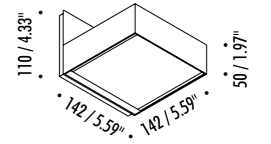

The sizes are expressed in millimeters / inches.

DESIGN DAVIDE GROPPI - ALBERTO ZATTIN - 2011  
WALL LAMP - METAL - GLASS

TOAST LED

1A3280103.27.00	POLISHED CHROME - 2700K - ON/OFF	120 V - 60 Hz - 12 W LED 2700K - 743 lm - CRI > 90 / 3000K - 743 lm - CRI > 90 WHITE WALL BACK PLATE
1A3280103.30.00	POLISHED CHROME - 3000K - ON/OFF	
1A3280303.27.00	MATT WHITE - 2700K - ON/OFF	
1A3280303.30.00	MATT WHITE - 3000K - ON/OFF	
1A3280403.27.00	MATT BLACK - 2700K - ON/OFF	
1A3280403.30.00	MATT BLACK - 3000K - ON/OFF	
1A3280803.27.00	BRUSHED BRASS - 2700K - ON/OFF	
1A3280803.30.00	BRUSHED BRASS - 3000K - ON/OFF	
1A3281403.27.00	BRUSHED CHROME - 2700K - ON/OFF	
1A3281403.30.00	BRUSHED CHROME - 3000K - ON/OFF	

The sizes are expressed in millimeters / inches.

DESIGN DAVIDE GROPPI - ALBERTO ZATTIN - 2001  
WALL LAMP - METAL - GLASS

TOAST

1A3290103.00.00	POLISHED CHROME - ON/OFF	120 V - 60 Hz - MAX 100 W - R7s WHITE WALL BACK PLATE BULB NOT INCLUDED
1A3290303.00.00	MATT WHITE - ON/OFF	
1A3290403.00.00	MATT BLACK - ON/OFF	
1A3290803.00.00	BRUSHED BRASS - ON/OFF	
1A3291403.00.00	BRUSHED CHROME - ON/OFF	