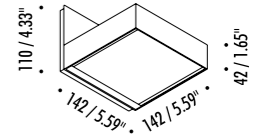

The sizes are expressed in millimeters / inches.

DESIGN DAVIDE GROPPI - ALBERTO ZATTIN - 2011  
WALL LAMP - METAL - GLASS

TOAST LED

1A3280103.27.00	POLISHED CHROME - 2700K - ON/OFF	120 V - 60 Hz - 12 W LED 2700K - 743 lm - CRI > 90 / 3000K - 743 lm - CRI > 90 WHITE WALL BACK PLATE
1A3280103.30.00	POLISHED CHROME - 3000K - ON/OFF	
1A3280303.27.00	MATT WHITE - 2700K - ON/OFF	
1A3280303.30.00	MATT WHITE - 3000K - ON/OFF	
1A3280403.27.00	MATT BLACK - 2700K - ON/OFF	
1A3280403.30.00	MATT BLACK - 3000K - ON/OFF	
1A3280803.27.00	BRUSHED BRASS - 2700K - ON/OFF	
1A3280803.30.00	BRUSHED BRASS - 3000K - ON/OFF	
1A3281403.27.00	BRUSHED CHROME - 2700K - ON/OFF	
1A3281403.30.00	BRUSHED CHROME - 3000K - ON/OFF	

The sizes are expressed in millimeters / inches.

DESIGN DAVIDE GROPPI - ALBERTO ZATTIN - 2001  
WALL LAMP - METAL - GLASS

TOAST

1A3290103.00.00	POLISHED CHROME - ON/OFF	120 V - 60 Hz - MAX 100 W - R7s WHITE WALL BACK PLATE BULB NOT INCLUDED
1A3290303.00.00	MATT WHITE - ON/OFF	
1A3290403.00.00	MATT BLACK - ON/OFF	
1A3290803.00.00	BRUSHED BRASS - ON/OFF	
1A3291403.00.00	BRUSHED CHROME - ON/OFF	