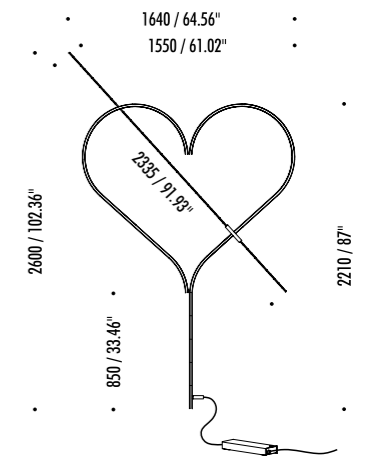

The sizes are expressed in millimeters / inches.

DESIGN DAVIDE GROPPI - 2019
WALL LAMP - ABS - METAL

RAIL

DRIVER

1A3400003.30.06	STANDARD - 3000K	24 V DC - 22 W LED - 2000 lm - CRI > 90
		BLACK RAILS - BLACK CABLE
		INCLUDES INDEPENDENT POWER SUPPLY KIT WITH PLUG INPUT 100-240 V - 50/60 Hz - DIMMER