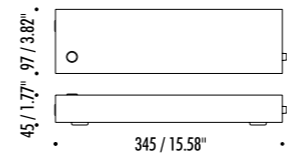

The sizes are expressed in millimeters / inches.

DESIGN DAVIDE GROPPI - 2019
WALL LAMP - ABS - METAL

RAIL

DRIVER

1A3400003.30.06	STANDARD - 3000K	24 V DC - 22 W LED - 2000 lm - CRI > 90
		BLACK RAILS - BLACK CABLE
		INCLUDES INDEPENDENT POWER SUPPLY KIT WITH PLUG INPUT 100-240 V - 50/60 Hz - DIMMER