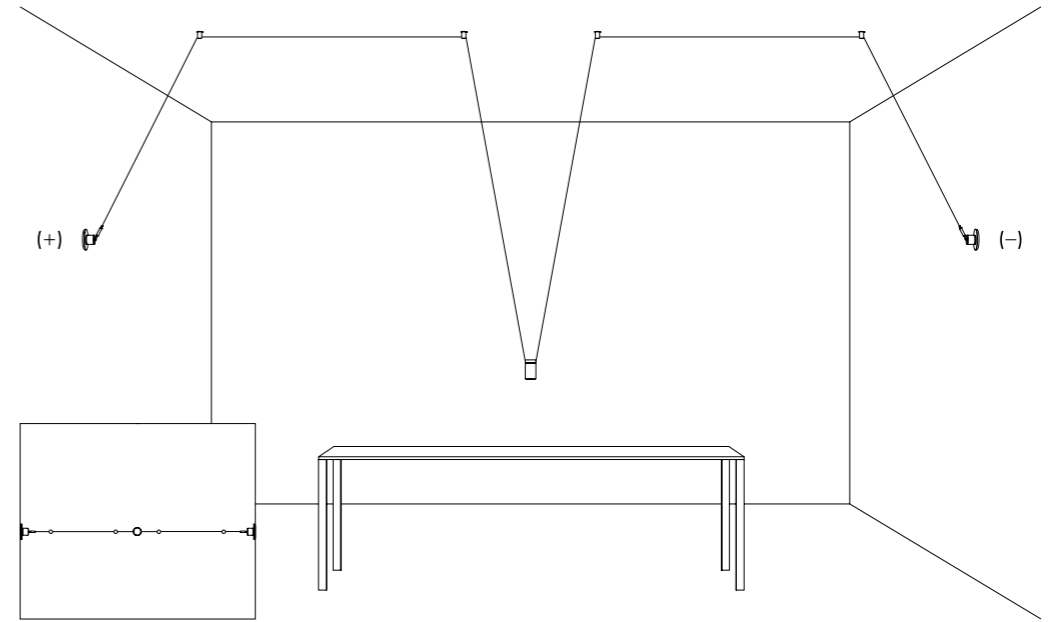

TOTAL LENGTH MAX 50 METER / 1668.5"

TOTAL LENGHT MAX 50 METER / 1968.5"

HOW TO ORDER - SUSPENSION VERSION

TOTAL LENGTH MAX 50 METER / 1968.5"

SUSPENSION LAYOUT EXAMPLES

The sizes are expressed in millimeters / inches.

DESIGN DAVIDE GROPPI - 2019
WALL AND CEILING SYSTEM - METAL - PA

OHM

1A3000403.27.20	MATT BLACK - 2700K	OHM SPOT - MAX 350 mA DC - 3,6 W LED WITH LENS 1A3090000.00.00: 2700K - 272 lm - CRI 95 / 3000K - 288 lm - CRI 95 - BEAM 12° WITH LENS 1A3100000.00.00: 2700K - 271 lm - CRI 95 / 3000K - 286 lm - CRI 95 - BEAM 24° WITH LENS 1A3110000.00.00: 2700K - 257 lm - CRI 95 / 3000K - 273 lm - CRI 95 - BEAM 39° WITH LENS 1A3120000.00.00: 2700K - 254 lm - CRI 95 / 3000K - 270 lm - CRI 95 - BEAM 54° MAX 4 SPOT ON UNIPOLAR WIRE COMPULSORY POWER SUPPLY KIT NOT INCLUDED	
1A3000403.30.20	MATT BLACK - 3000K		
1A3090000.00.00	BEAM 14°	LENS	
1A3100000.00.00	BEAM 24°		
1A3110000.00.00	BEAM 36°		
1A3120000.00.00	BEAM 50°		
1A3060000.00.00	STANDARD - 12 m / 472.44"	UNIPOLAR WIRE - MAX 60 V DC - MAX 350 mA	
1A3070000.00.00	STANDARD - 24 m / 944.88"		
1A3080000.00.00	STANDARD - 48 m / 1889.76"		
1A3020303.00.00	MATT WHITE	TIE RODS - 2 PIECES (+ POSITIVE / - NEGATIVE)	
1A3040400.00.00	MATT BLACK	WIRE GUIDE - 1 PIECE	