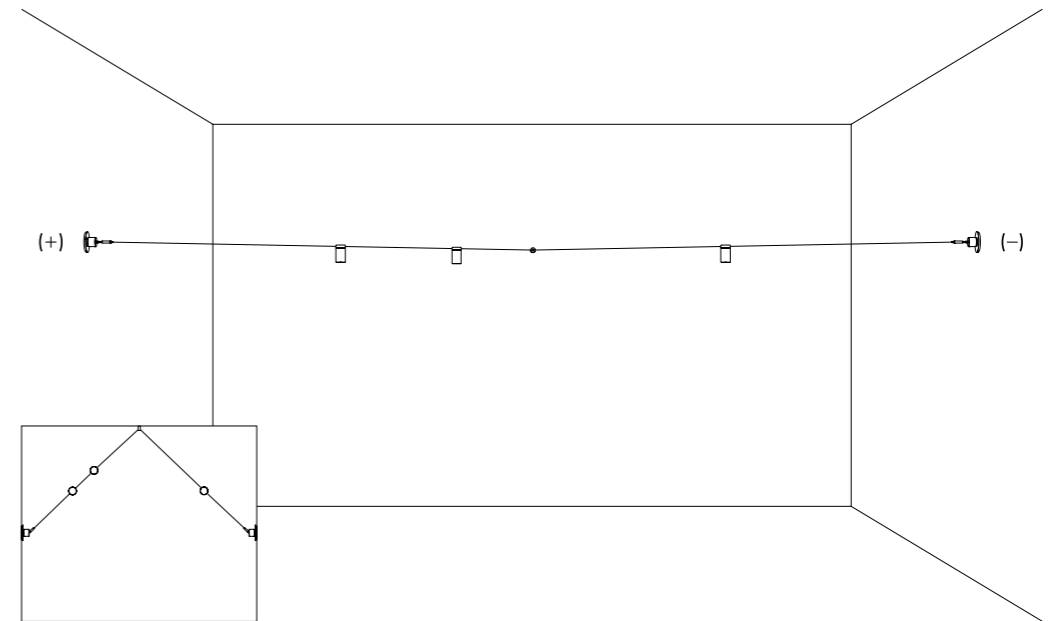

Different, modular and compatible products together with Endless.

All this is part of our Sistemi.

Light runs on a wire.
An almost imperceptible wire, suspended in space.
Like a tightrope walker on an ultra-thin wire,
the light reaches everywhere, thrilling and impalpable.
Ohm is an electro-mechanical project that exploits the characteristics
of light-emitting diodes to the full. It pays homage to the great German
scientist Georg Simon Ohm and to the fundamental principles of
electricity. Ohm's secret is a special single-pole cable running between
two walls. The source is practically hidden, discreet and intangible.
Ohm draws the space, creating almost invisible cobwebs that support
the diodes, sources of projected light, tiny light sources suspended in a
vibrating space.

TOTAL LENGTH MAX 50 METER / 1668.5"

TOTAL LENGHT MAX 50 METER / 1968.5"

HOW TO ORDER - SUSPENSION VERSION

TOTAL LENGTH MAX 50 METER / 1968.5"

SUSPENSION LAYOUT EXAMPLES

The sizes are expressed in millimeters / inches.