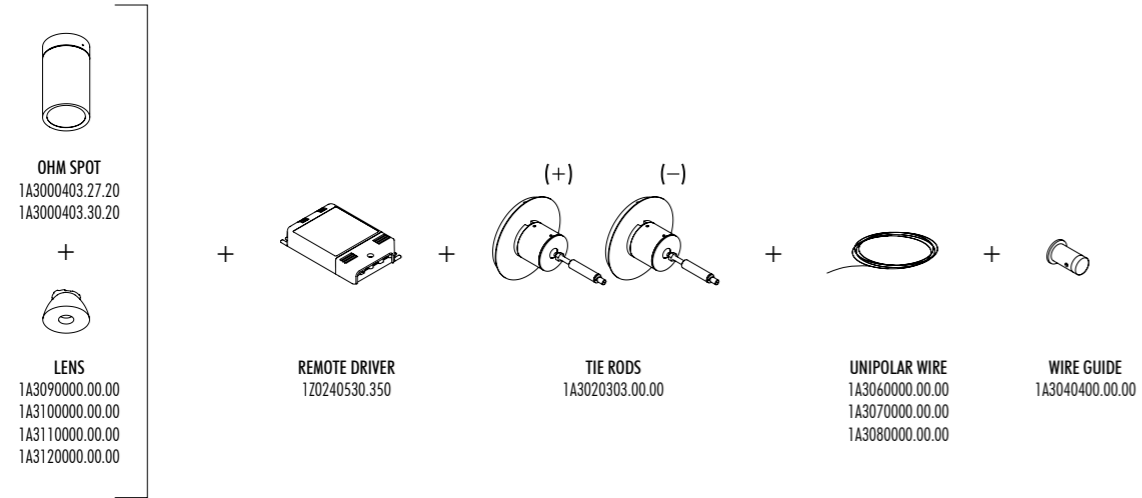

TOTAL LENGTH MAX 50 METER / 1668.5"

TOTAL LENGHT MAX 50 METER / 1968.5"

HOW TO ORDER - SUSPENSION VERSION

TOTAL LENGTH MAX 50 METER / 1968.5"

SUSPENSION LAYOUT EXAMPLES

The sizes are expressed in millimeters / inches.