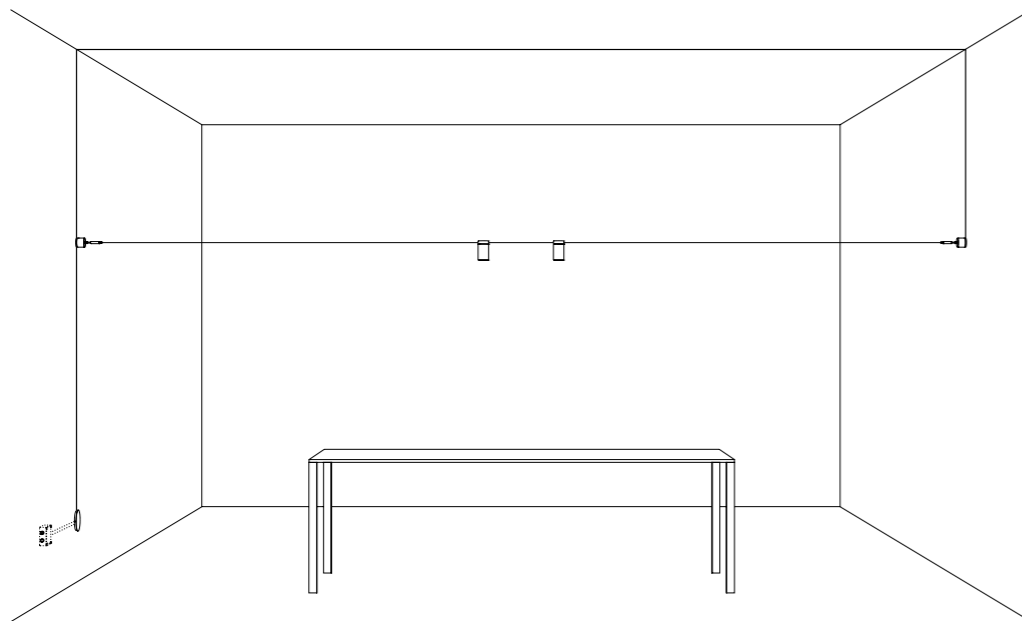

ENDLESS POWER SUPPLY KIT

1Z0240530.350	STANDARD	REMOTE DRIVER INPUT (110-127 V) 120 V - 60 Hz OUTPUT 350 mA DC - 18,5 W - IP20 DALI - PUSH - 1-10 V DIMMABLE	
1A0810303.00.00	MATT WHITE	POWER BASE FOR INSTALLATION WITH REMOTE KIT	
1A0810403.00.00	MATT BLACK		
1A3470300.00.00	MATT WHITE - 5 m / 196.85"	ENDLESS - MAX 150 W - MAX 48 V DC - MAX 4 A	
1A3470400.00.00	MATT BLACK - 5 m / 196.85"		
1A0050300.00.00	MATT WHITE - 10 m / 393.70"		
1A0050400.00.00	MATT BLACK - 10 m / 393.70"		
1A0370000.00.00	STANDARD	FIXING ROUGH WALLS KIT - 2,5 m / 98.42"	
1A3480300.00.00	MATT WHITE	TERMINAL BOX WITH 2 TERMINALS INCLUDED	
1A3480400.00.00	MATT BLACK		
1A3490000.00.00	STANDARD	TERMINALS - 2 PIECES