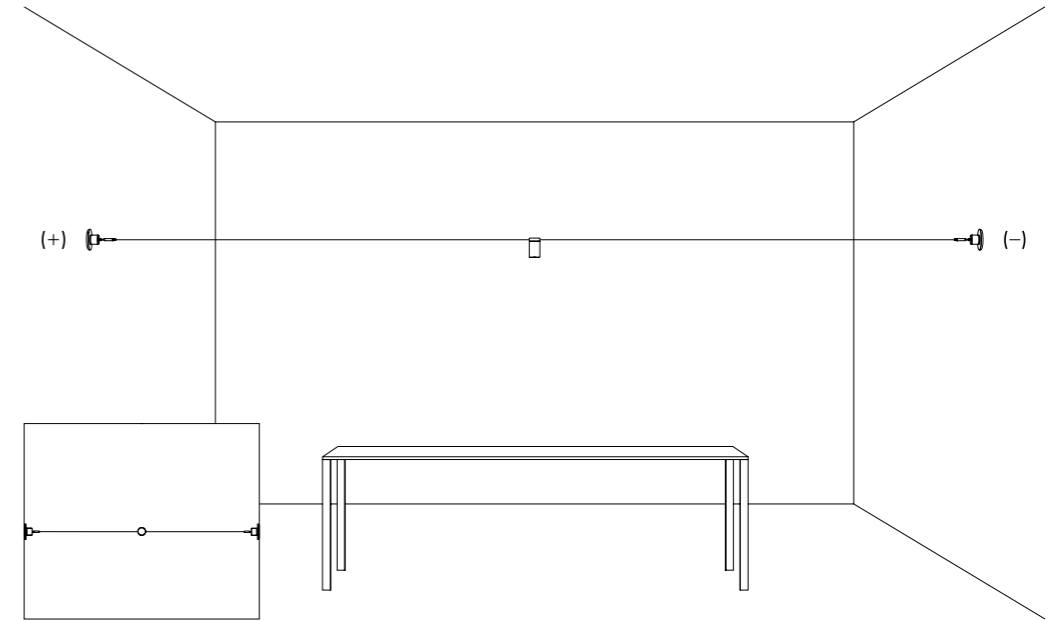

Different, modular and compatible products together with Endless.

All this is part of our Sistemi.

Light runs on a wire.
An almost imperceptible wire, suspended in space.
Like a tightrope walker on an ultra-thin wire,
the light reaches everywhere, thrilling and impalpable.
Ohm is an electro-mechanical project that exploits the characteristics
of light-emitting diodes to the full. It pays homage to the great German
scientist Georg Simon Ohm and to the fundamental principles of
electricity. Ohm's secret is a special single-pole cable running between
two walls. The source is practically hidden, discreet and intangible.
Ohm draws the space, creating almost invisible cobwebs that support
the diodes, sources of projected light, tiny light sources suspended in a
vibrating space.

TOTAL LENGTH MAX 50 METER / 1668.5"

TOTAL LENGHT MAX 50 METER / 1968.5"

HOW TO ORDER - SUSPENSION VERSION

TOTAL LENGTH MAX 50 METER / 1968.5"

SUSPENSION LAYOUT EXAMPLES

The sizes are expressed in millimeters / inches.