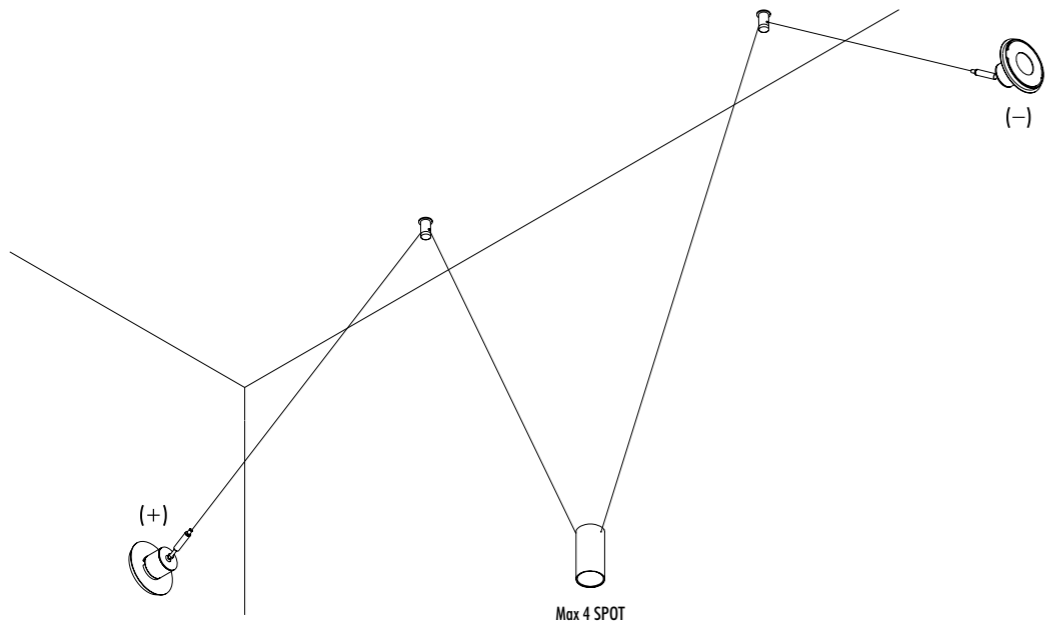

TOTAL LENGTH MAX 50 METER / 1668.5"

TOTAL LENGHT MAX 50 METER / 1968.5"

HOW TO ORDER - SUSPENSION VERSION

TOTAL LENGTH MAX 50 METER / 1968.5"

SUSPENSION LAYOUT EXAMPLES

The sizes are expressed in millimeters / inches.

DESIGN DAVIDE GROPPI - 2019
WALL AND CEILING SYSTEM - METAL - PA

OHM

1A3000403.27.20	MATT BLACK - 2700K	OHM SPOT - MAX 350 mA DC - 3,6 W LED WITH LENS 1A3090000.00.00: 2700K - 272 lm - CRI 95 / 3000K - 288 lm - CRI 95 - BEAM 12° WITH LENS 1A3100000.00.00: 2700K - 271 lm - CRI 95 / 3000K - 286 lm - CRI 95 - BEAM 24° WITH LENS 1A3110000.00.00: 2700K - 257 lm - CRI 95 / 3000K - 273 lm - CRI 95 - BEAM 39° WITH LENS 1A3120000.00.00: 2700K - 254 lm - CRI 95 / 3000K - 270 lm - CRI 95 - BEAM 54° MAX 4 SPOT ON UNIPOLAR WIRE COMPULSORY POWER SUPPLY KIT NOT INCLUDED	
1A3000403.30.20	MATT BLACK - 3000K		
1A3090000.00.00	BEAM 14°	LENS	
1A3100000.00.00	BEAM 24°		
1A3110000.00.00	BEAM 36°		
1A3120000.00.00	BEAM 50°		
1A3060000.00.00	STANDARD - 12 m / 472.44"	UNIPOLAR WIRE - MAX 60 V DC - MAX 350 mA	
1A3070000.00.00	STANDARD - 24 m / 944.88"		
1A3080000.00.00	STANDARD - 48 m / 1889.76"		
1A3020303.00.00	MATT WHITE	TIE RODS - 2 PIECES (+ POSITIVE / - NEGATIVE)	
1A3040400.00.00	MATT BLACK	WIRE GUIDE - 1 PIECE	