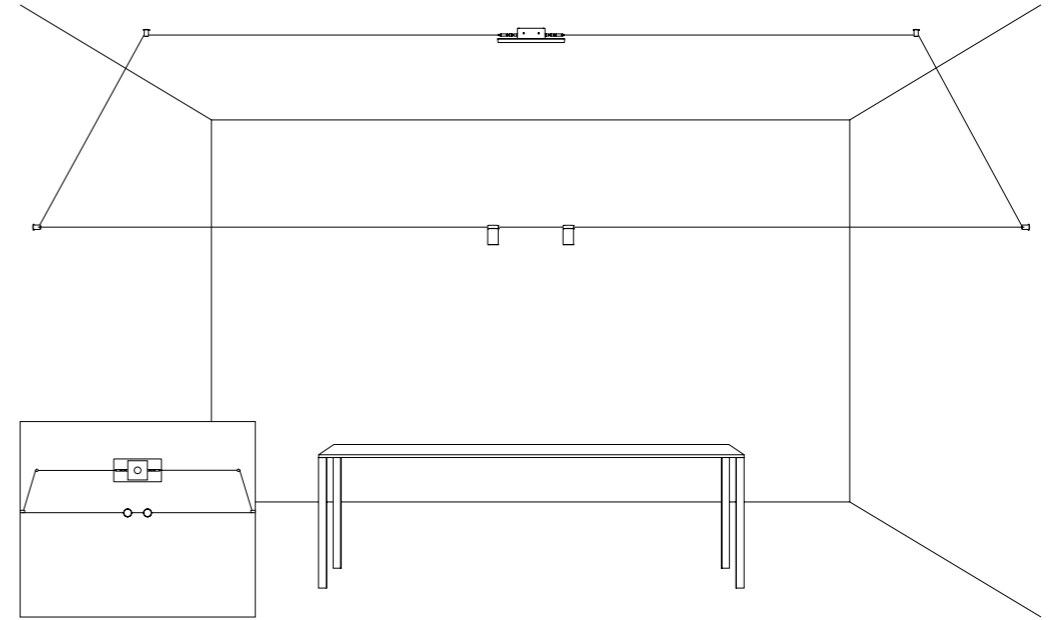

Different, modular and compatible products together with Endless.

All this is part of our Sistemi.

Light runs on a wire.
An almost imperceptible wire, suspended in space.
Like a tightrope walker on an ultra-thin wire,
the light reaches everywhere, thrilling and impalpable.
Ohm is an electro-mechanical project that exploits the characteristics
of light-emitting diodes to the full. It pays homage to the great German
scientist Georg Simon Ohm and to the fundamental principles of
electricity. Ohm's secret is a special single-pole cable running between
two walls. The source is practically hidden, discreet and intangible.
Ohm draws the space, creating almost invisible cobwebs that support
the diodes, sources of projected light, tiny light sources suspended in a
vibrating space.

TOTAL LENGTH MAX 50 METER / 1668.5"

TOTAL LENGHT MAX 50 METER / 1968.5"

HOW TO ORDER - SUSPENSION VERSION

TOTAL LENGTH MAX 50 METER / 1968.5"

SUSPENSION LAYOUT EXAMPLES

The sizes are expressed in millimeters / inches.