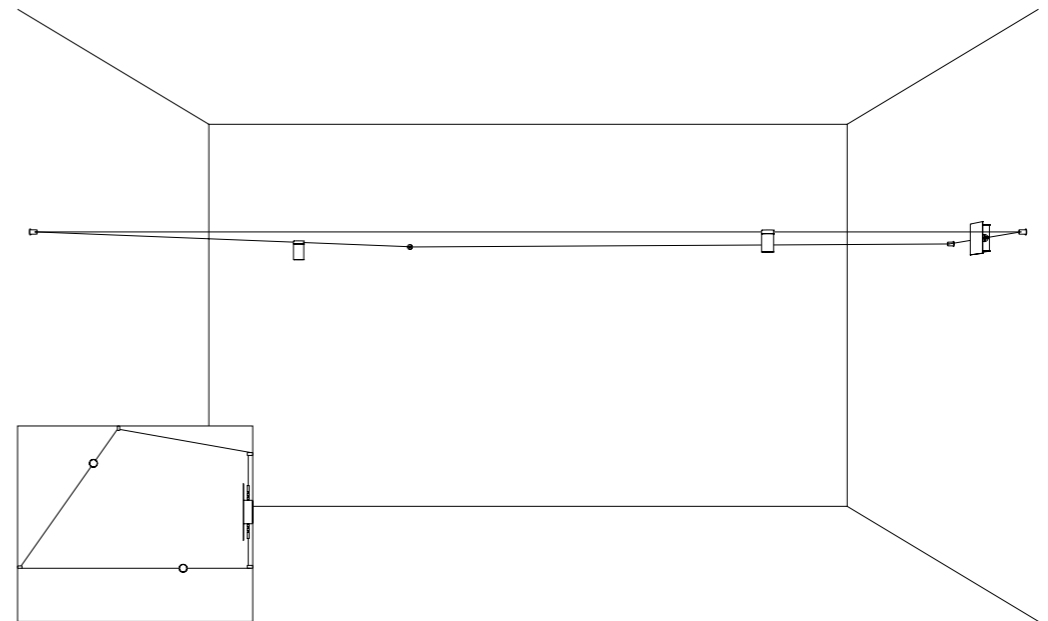

Different, modular and compatible products together with Endless.

All this is part of our Sistemi.

Light runs on a wire.
An almost imperceptible wire, suspended in space.
Like a tightrope walker on an ultra-thin wire,
the light reaches everywhere, thrilling and impalpable.
Ohm is an electro-mechanical project that exploits the characteristics
of light-emitting diodes to the full. It pays homage to the great German
scientist Georg Simon Ohm and to the fundamental principles of
electricity. Ohm's secret is a special single-pole cable running between
two walls. The source is practically hidden, discreet and intangible.
Ohm draws the space, creating almost invisible cobwebs that support
the diodes, sources of projected light, tiny light sources suspended in a
vibrating space.

TOTAL LENGTH MAX 50 METER / 1668.5"

TOTAL LENGHT MAX 50 METER / 1968.5"

HOW TO ORDER - SUSPENSION VERSION

TOTAL LENGTH MAX 50 METER / 1968.5"

SUSPENSION LAYOUT EXAMPLES

The sizes are expressed in millimeters / inches.