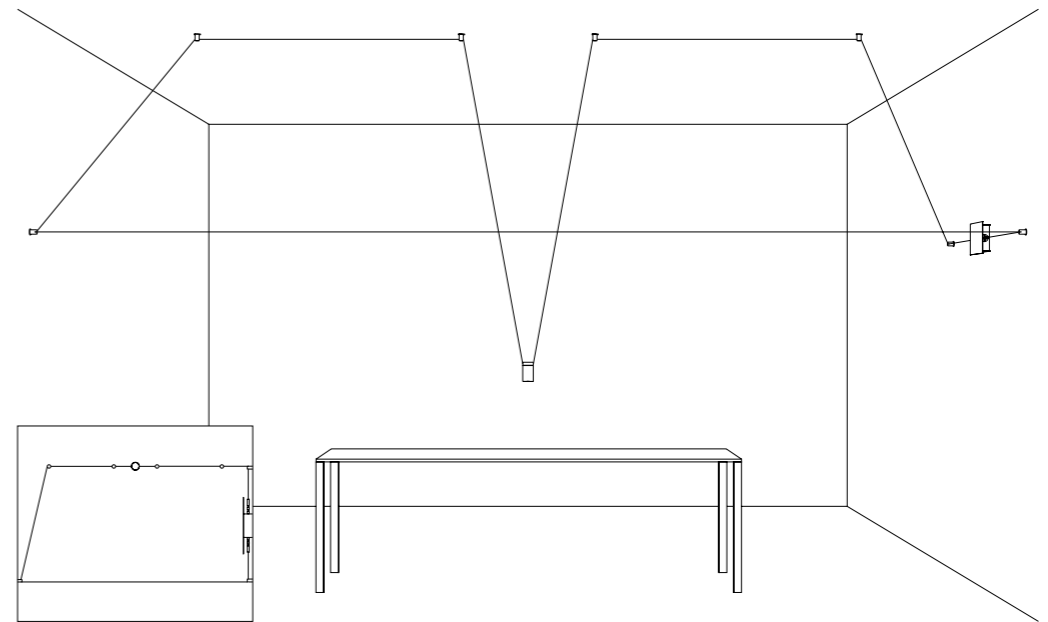

TOTAL LENGTH MAX 50 METER / 1668.5"

TOTAL LENGHT MAX 50 METER / 1968.5"

HOW TO ORDER - SUSPENSION VERSION

TOTAL LENGTH MAX 50 METER / 1968.5"

SUSPENSION LAYOUT EXAMPLES

The sizes are expressed in millimeters / inches.

DESIGN DAVIDE GROPPI - 2019
WALL AND CEILING SYSTEM - METAL - PA

OHM

1A3000403.27.20	MATT BLACK - 2700K	OHM SPOT - MAX 350 mA DC - 3,6 W LED WITH LENS 1A3090000.00.00: 2700K - 272 lm - CRI 95 / 3000K - 288 lm - CRI 95 - BEAM 12° WITH LENS 1A3100000.00.00: 2700K - 271 lm - CRI 95 / 3000K - 286 lm - CRI 95 - BEAM 24° WITH LENS 1A3110000.00.00: 2700K - 257 lm - CRI 95 / 3000K - 273 lm - CRI 95 - BEAM 39° WITH LENS 1A3120000.00.00: 2700K - 254 lm - CRI 95 / 3000K - 270 lm - CRI 95 - BEAM 54° MAX 4 SPOT ON UNIPOLAR WIRE COMPULSORY POWER SUPPLY KIT NOT INCLUDED	
1A3000403.30.20	MATT BLACK - 3000K		
1A3090000.00.00	BEAM 14°	LENS	
1A3100000.00.00	BEAM 24°		
1A3110000.00.00	BEAM 36°		
1A3120000.00.00	BEAM 50°		
1A3060000.00.00	STANDARD - 12 m / 472.44"	UNIPOLAR WIRE - MAX 60 V DC - MAX 350 mA	
1A3070000.00.00	STANDARD - 24 m / 944.88"		
1A3080000.00.00	STANDARD - 48 m / 1889.76"		
1A3020303.00.00	MATT WHITE	TIE RODS - 2 PIECES (+ POSITIVE / - NEGATIVE)	
1A3040400.00.00	MATT BLACK	WIRE GUIDE - 1 PIECE	