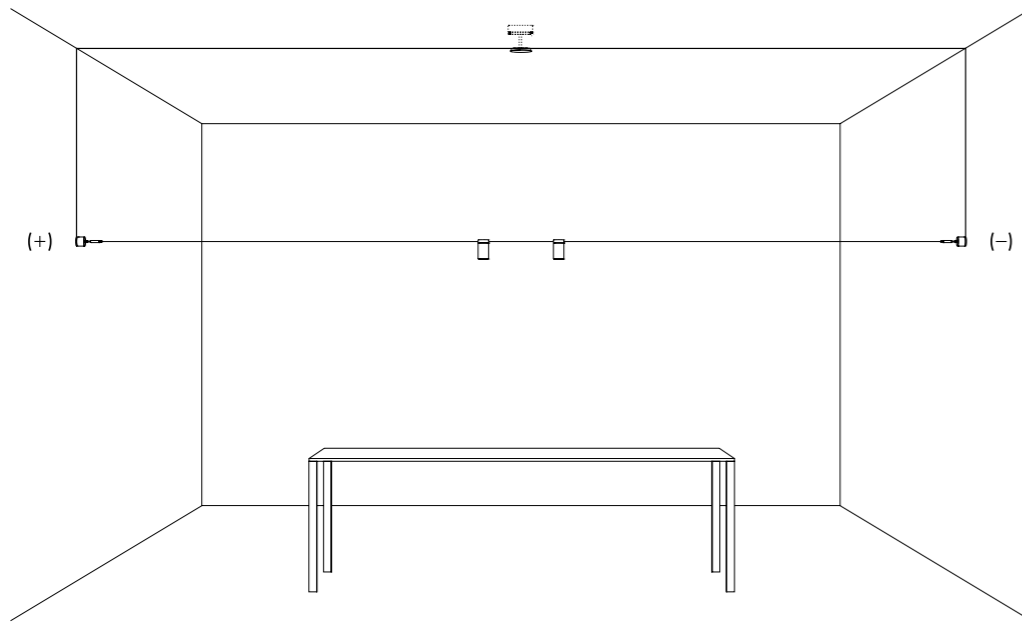

TOTAL LENGHT MAX 50 METER