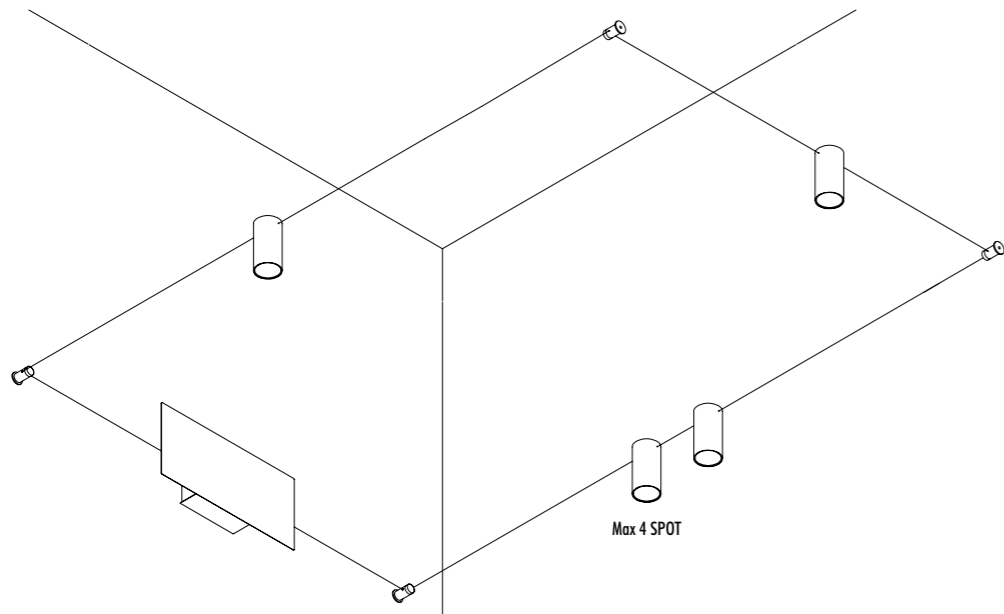

Different, modular and compatible products together with Endless.

All this is part of our Sistemi.

Light runs on a wire.
An almost imperceptible wire, suspended in space.
Like a tightrope walker on an ultra-thin wire,
the light reaches everywhere, thrilling and impalpable.
Ohm is an electro-mechanical project that exploits the characteristics
of light-emitting diodes to the full. It pays homage to the great German
scientist Georg Simon Ohm and to the fundamental principles of
electricity. Ohm's secret is a special single-pole cable running between
two walls. The source is practically hidden, discreet and intangible.
Ohm draws the space, creating almost invisible cobwebs that support
the diodes, sources of projected light, tiny light sources suspended in a
vibrating space.

TOTAL LENGTH MAX 50 METER / 1668.5"

TOTAL LENGHT MAX 50 METER / 1968.5"

HOW TO ORDER - SUSPENSION VERSION

TOTAL LENGTH MAX 50 METER / 1968.5"

SUSPENSION LAYOUT EXAMPLES

The sizes are expressed in millimeters / inches.