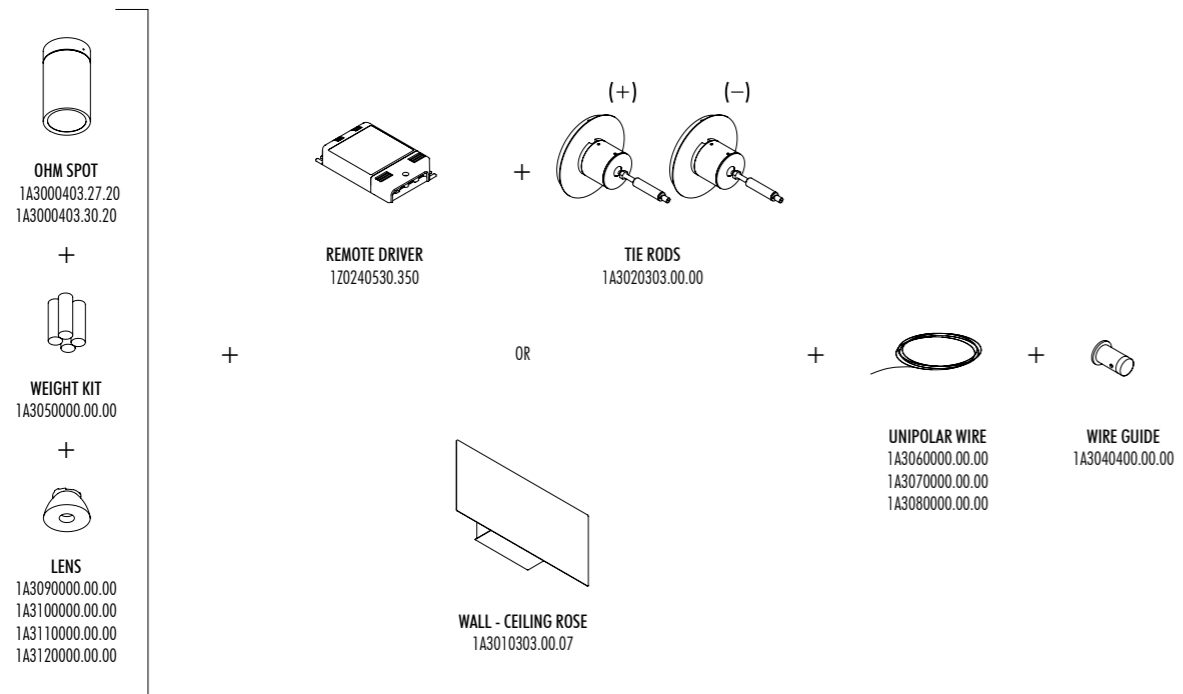

TOTAL LENGTH MAX 50 METER / 1668.5"

TOTAL LENGHT MAX 50 METER / 1968.5"

HOW TO ORDER - SUSPENSION VERSION

TOTAL LENGTH MAX 50 METER / 1968.5"

SUSPENSION LAYOUT EXAMPLES

The sizes are expressed in millimeters / inches.

DESIGN DAVIDE GROPPI - 2019
WALL AND CEILING SYSTEM - METAL - PA

OHM

1A3000403.27.20	MATT BLACK - 2700K	OHM SPOT - MAX 350 mA DC - 3,6 W LED WITH LENS 1A3090000.00.00: 2700K - 272 lm - CRI 95 / 3000K - 288 lm - CRI 95 - BEAM 12° WITH LENS 1A3100000.00.00: 2700K - 271 lm - CRI 95 / 3000K - 286 lm - CRI 95 - BEAM 24° WITH LENS 1A3110000.00.00: 2700K - 257 lm - CRI 95 / 3000K - 273 lm - CRI 95 - BEAM 39° WITH LENS 1A3120000.00.00: 2700K - 254 lm - CRI 95 / 3000K - 270 lm - CRI 95 - BEAM 54° MAX 4 SPOT ON UNIPOLAR WIRE COMPULSORY POWER SUPPLY KIT NOT INCLUDED	
1A3000403.30.20	MATT BLACK - 3000K		
1A3090000.00.00	BEAM 14°	LENS	
1A3100000.00.00	BEAM 24°		
1A3110000.00.00	BEAM 36°		
1A3120000.00.00	BEAM 50°		
1A3060000.00.00	STANDARD - 12 m / 472.44"	UNIPOLAR WIRE - MAX 60 V DC - MAX 350 mA	
1A3070000.00.00	STANDARD - 24 m / 944.88"		
1A3080000.00.00	STANDARD - 48 m / 1889.76"		
1A3020303.00.00	MATT WHITE	TIE RODS - 2 PIECES (+ POSITIVE / - NEGATIVE)	
1A3040400.00.00	MATT BLACK	WIRE GUIDE - 1 PIECE	