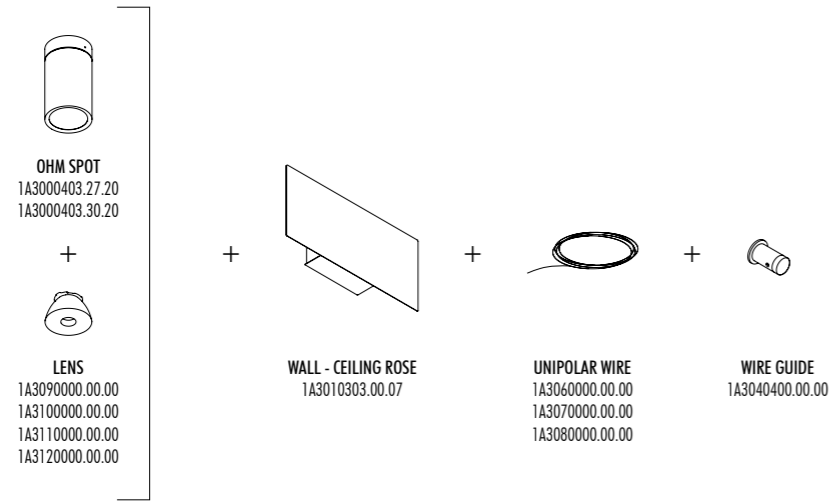

Different, modular and compatible products together with Endless.

All this is part of our Sistemi.

Light runs on a wire.
An almost imperceptible wire, suspended in space.
Like a tightrope walker on an ultra-thin wire,
the light reaches everywhere, thrilling and impalpable.
Ohm is an electro-mechanical project that exploits the characteristics
of light-emitting diodes to the full. It pays homage to the great German
scientist Georg Simon Ohm and to the fundamental principles of
electricity. Ohm's secret is a special single-pole cable running between
two walls. The source is practically hidden, discreet and intangible.
Ohm draws the space, creating almost invisible cobwebs that support
the diodes, sources of projected light, tiny light sources suspended in a
vibrating space.

TOTAL LENGTH MAX 50 METER / 1668.5"

TOTAL LENGHT MAX 50 METER / 1968.5"

HOW TO ORDER - SUSPENSION VERSION

TOTAL LENGTH MAX 50 METER / 1968.5"

SUSPENSION LAYOUT EXAMPLES

The sizes are expressed in millimeters / inches.