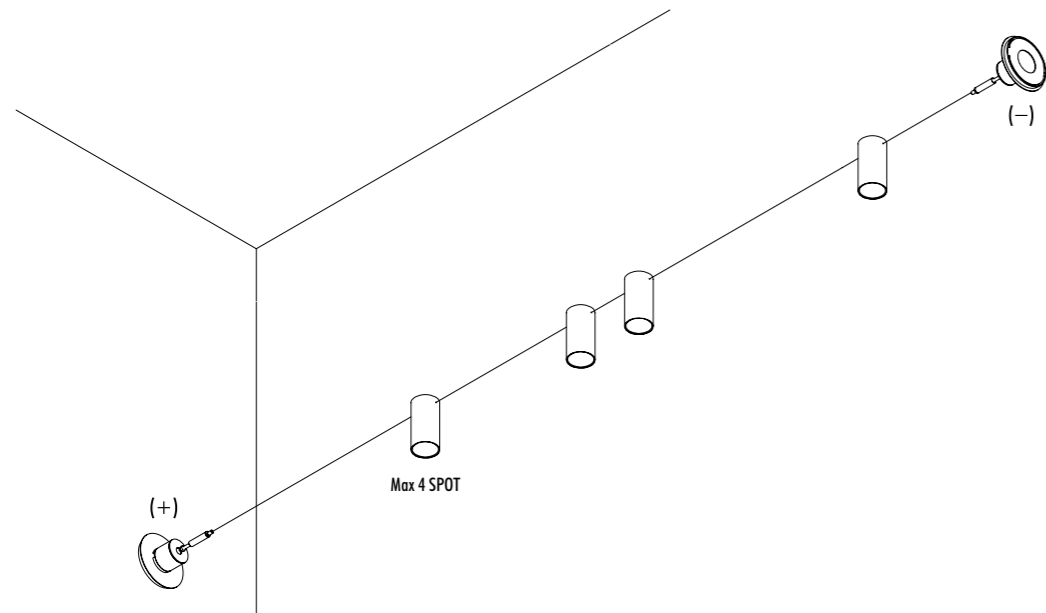

Different, modular and compatible products together with Endless.

All this is part of our Sistemi.

Light runs on a wire.
An almost imperceptible wire, suspended in space.
Like a tightrope walker on an ultra-thin wire,
the light reaches everywhere, thrilling and impalpable.
Ohm is an electro-mechanical project that exploits the characteristics
of light-emitting diodes to the full. It pays homage to the great German
scientist Georg Simon Ohm and to the fundamental principles of
electricity. Ohm's secret is a special single-pole cable running between
two walls. The source is practically hidden, discreet and intangible.
Ohm draws the space, creating almost invisible cobwebs that support
the diodes, sources of projected light, tiny light sources suspended in a
vibrating space.

TOTAL LENGTH MAX 50 METER / 1668.5"

TOTAL LENGHT MAX 50 METER / 1968.5"

HOW TO ORDER - SUSPENSION VERSION

TOTAL LENGTH MAX 50 METER / 1968.5"

SUSPENSION LAYOUT EXAMPLES

The sizes are expressed in millimeters / inches.