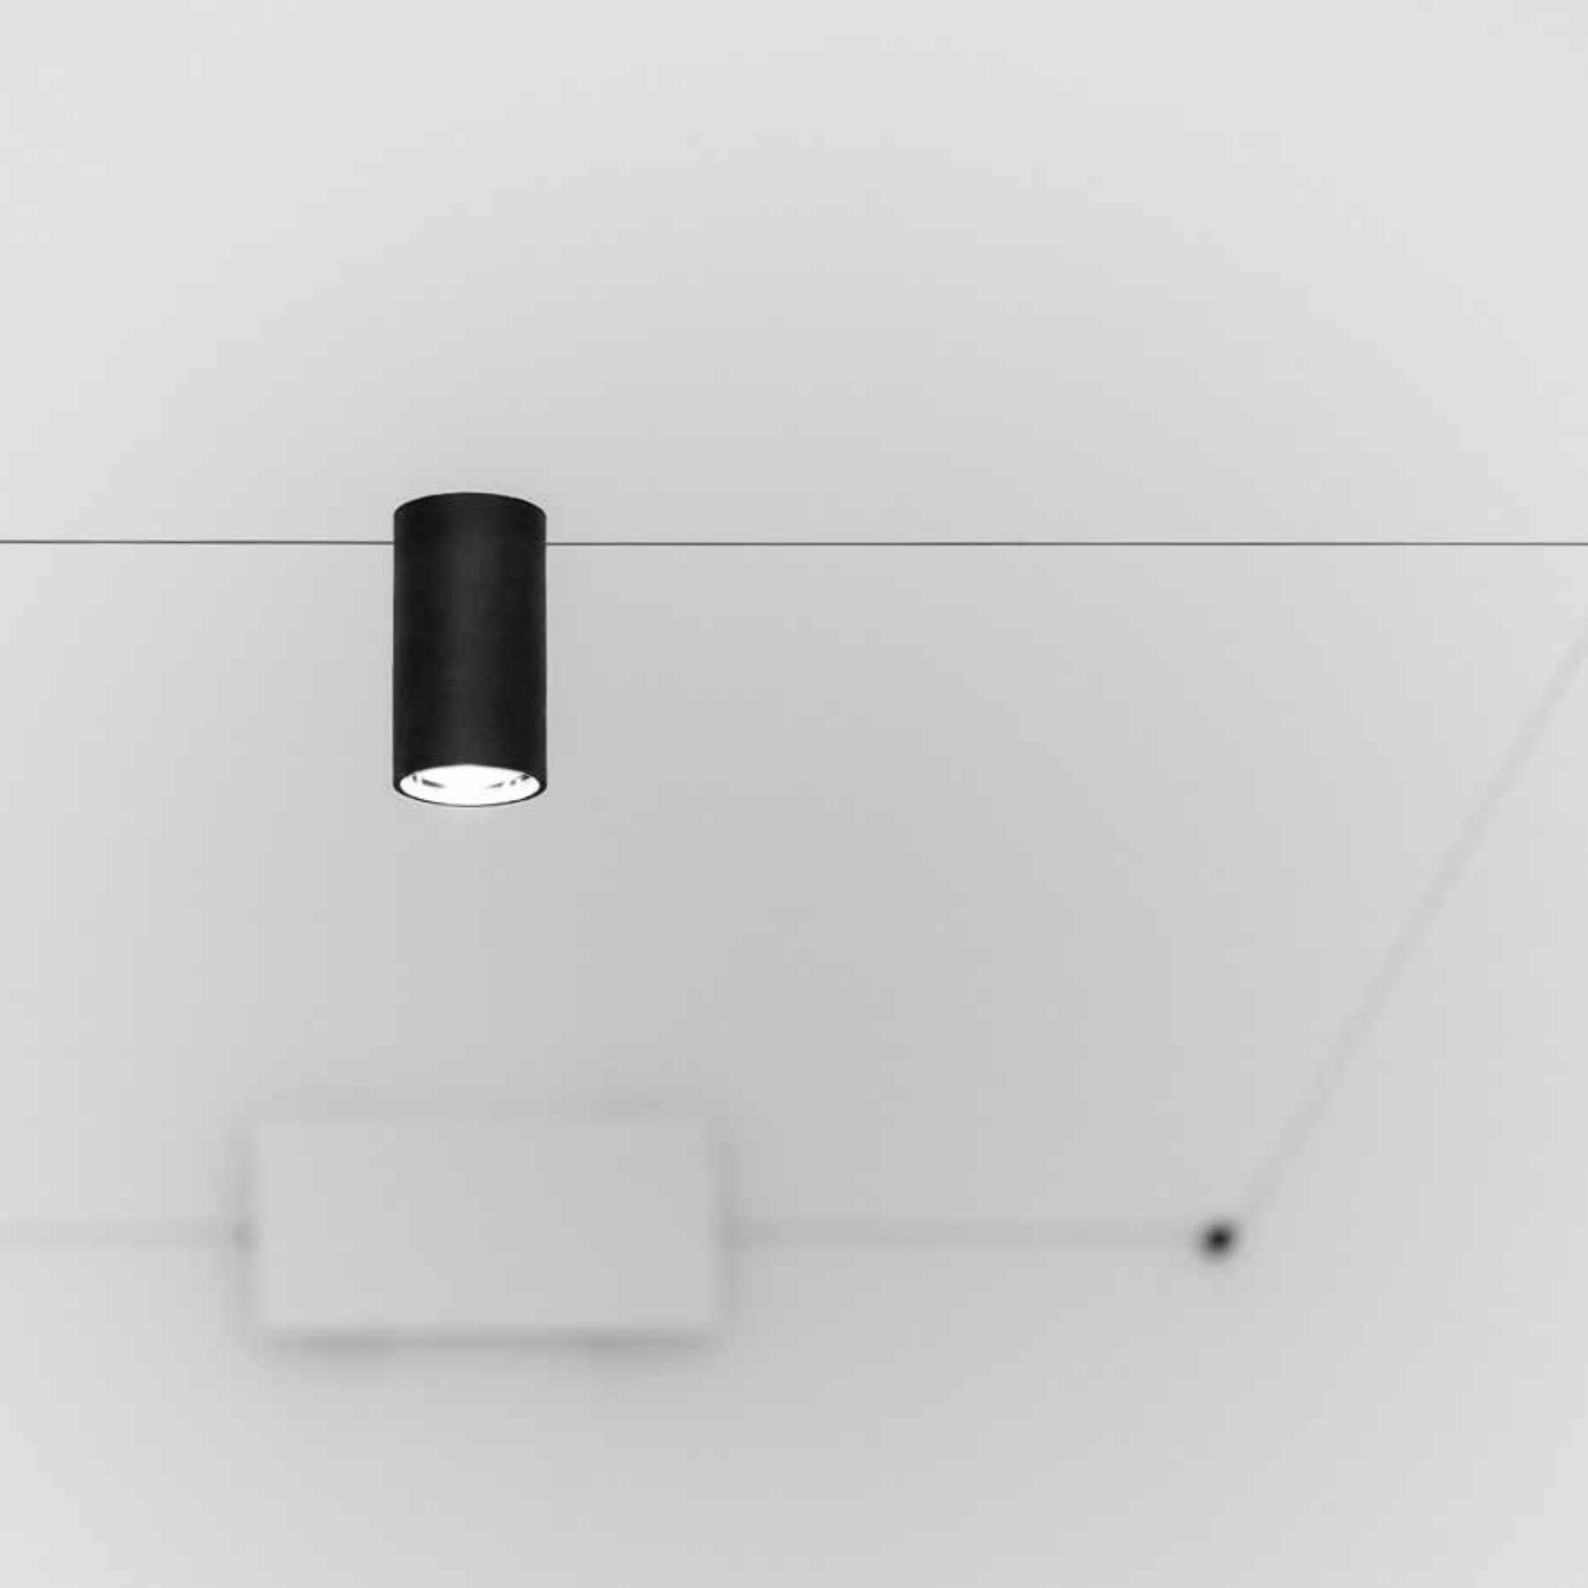

DESIGN DAVIDE GROPPI - 2019
WALL AND CEILING SYSTEM - METAL - PA

OHM

1A3000403.27.20	MATT BLACK - 2700K	OHM SPOT - MAX 350 mA DC - 3,6 W LED WITH LENS 1A3090000.00.00: 2700K - 272 lm - CRI 95 / 3000K - 288 lm - CRI 95 - BEAM 12° WITH LENS 1A3100000.00.00: 2700K - 271 lm - CRI 95 / 3000K - 286 lm - CRI 95 - BEAM 24° WITH LENS 1A3110000.00.00: 2700K - 257 lm - CRI 95 / 3000K - 273 lm - CRI 95 - BEAM 39° WITH LENS 1A3120000.00.00: 2700K - 254 lm - CRI 95 / 3000K - 270 lm - CRI 95 - BEAM 54° MAX 4 SPOT ON UNIPOLAR WIRE COMPULSORY POWER SUPPLY KIT NOT INCLUDED	
1A3000403.30.20	MATT BLACK - 3000K		
1A3090000.00.00	BEAM 14°	LENS	
1A3100000.00.00	BEAM 24°		
1A3110000.00.00	BEAM 36°		
1A3120000.00.00	BEAM 50°		
1A3060000.00.00	STANDARD - 12 m / 472.44"	UNIPOLAR WIRE - MAX 60 V DC - MAX 350 mA	
1A3070000.00.00	STANDARD - 24 m / 944.88"		
1A3080000.00.00	STANDARD - 48 m / 1889.76"		
1A3020303.00.00	MATT WHITE	TIE RODS - 2 PIECES (+ POSITIVE / - NEGATIVE)	
1A3040400.00.00	MATT BLACK	WIRE GUIDE - 1 PIECE