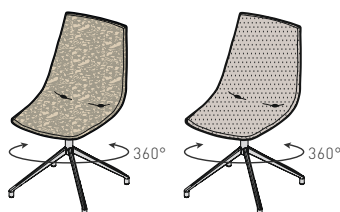

lui chairs

LSFU

lui chair

cover: leather, fabric or leather/fabric; colour combinations available

leather colours: L1 and L7 see material overview

fabric colours: see material overview

types of wood: beech, beech heartwood, oak, cherry, walnut, oak white oil

dimensions: 87 × 48 × 61.5 cm (h × w × d)

weight of chair: approx. 7.2 kg

seat height: 48 cm

LSDR

lui chair with swivel base

cover: leather, fabric or leather/fabric; colour combinations available

leather colours: L1 and L7 see material overview

fabric colours: see material overview

frame: aluminium gloss, aluminium stainless steel finish or aluminium matt black

dimensions: 87 × 48 × 61.5 cm (h × w × d)

weight of chair: approx. 7.5 kg

seat height: 48 cm

fabric colours: see material overview

types of wood: beech, beech heartwood, oak, cherry, walnut, oak white oil

dimensions: 87 × 56 × 62 cm (h × w × d)

weight of chair: approx. 8.5 kg

seat height: 48 cm

LPDR