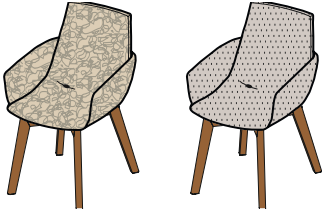

lui léger chairs **NEW**

LLFU

lui léger chair

cover: leather, fabric or leather/fabric; colour combinations available

leather colours: L1 and L7 see material overview

fabric colours: see material overview

types of wood: beech, beech heartwood, oak, cherry, walnut, oak white oil

dimensions: 87 × 57 × 62 cm (h × w × d)

weight of chair: approx. 8.5 kg

seat height: 48 cm