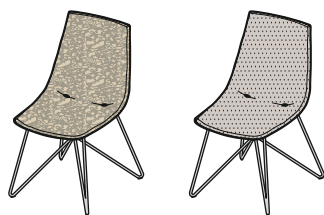

lui chairs

LSFU

lui chair

cover: leather, fabric or leather/fabric; colour combinations available

leather colours: L1 and L7 see material overview

fabric colours: see material overview

types of wood: beech, beech heartwood, oak, cherry, walnut, oak white oil

dimensions: 87 × 48 × 61.5 cm (h × w × d)

weight of chair: approx. 7.2 kg

seat height: 48 cm

LSDR

lui chair with swivel base

cover: leather, fabric or leather/fabric; colour combinations available

leather colours: L1 and L7 see material overview

fabric colours: see material overview

frame: aluminium gloss, aluminium stainless steel finish or aluminium matt black

dimensions: 87 × 48 × 61.5 cm (h × w × d)

weight of chair: approx. 7.5 kg

seat height: 48 cm

fabric colours: see material overview

types of wood: beech, beech heartwood, oak, cherry, walnut, oak white oil

dimensions: 87 × 56 × 62 cm (h × w × d)

weight of chair: approx. 8.5 kg

seat height: 48 cm

LPDR