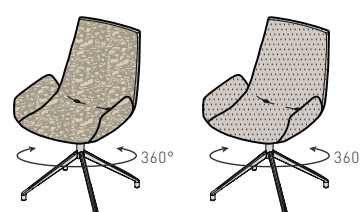

dimensions: 87 × 48 × 61.5 cm (h × w × d)

weight of chair: approx. 7.2 kg

seat height: 48 cm

LSDR

lui chair with swivel base

cover: leather, fabric or leather/fabric; colour combinations available

leather colours: L1 and L7 see material overview

fabric colours: see material overview

frame: aluminium gloss, aluminium stainless steel finish or aluminium matt black

dimensions: 87 × 48 × 61.5 cm (h × w × d)

weight of chair: approx. 7.5 kg

seat height: 48 cm

dimensions: 87 × 48 × 61.5 cm (h × w × d)

weight of chair: approx. 8.5 kg

seat height: 48 cm

lui plus chairs

LPFU

lui plus chair

cover: leather, fabric or leather/fabric; colour combinations available

leather colours: L1 and L7 see material overview

fabric colours: see material overview

types of wood: beech, beech heartwood, oak, cherry, walnut, oak white oil

dimensions: 87 × 56 × 62 cm (h × w × d)

weight of chair: approx. 8.5 kg

seat height: 48 cm

LPDR