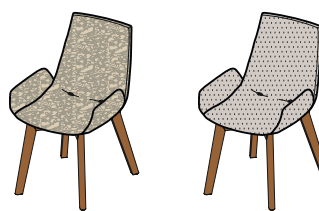

fabric colours: see material overview

frame: aluminium gloss, aluminium stainless steel finish or aluminium matt black

dimensions: 87 × 48 × 61.5 cm (h × w × d)

weight of chair: approx. 7.5 kg

seat height: 48 cm

LSDA

lui chair with wire frame

cover: leather, fabric or leather/fabric; colour combinations available

leather colours: L1 and L7 see material overview

fabric colours: see material overview

frame: steel glossy chrome-plated finish, stainless steel finish or matt black

dimensions: 87 × 48 × 61.5 cm (h × w × d)

weight of chair: approx. 8.5 kg

seat height: 48 cm

lui plus chairs

LPFU

lui plus chair

cover: leather, fabric or leather/fabric; colour combinations available

leather colours: L1 and L7 see material overview

fabric colours: see material overview

types of wood: beech, beech heartwood, oak, cherry, walnut, oak white oil

dimensions: 87 × 56 × 62 cm (h × w × d)

weight of chair: approx. 8.5 kg

seat height: 48 cm

LPDR