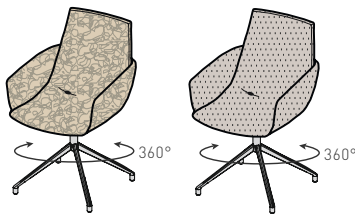

fabric colours: see material overview

frame: steel glossy chrome-plated finish, stainless steel finish or matt black

dimensions: 87 × 56 × 62 cm (h × w × d)

weight of chair: approx. 11 kg

seat height: 48 cm

dimensions: 87 × 57 × 62 cm (h × w × d)

weight of chair: approx. 8.5 kg

seat height: 48 cm

LLDR

lui léger chair with swivel base

cover: leather, fabric or leather/fabric; colour combinations available

leather colours: L1 and L7 see material overview

fabric colours: see material overview

frame: aluminium gloss, aluminium stainless steel finish or aluminium matt black

dimensions: 87 × 57 × 62 cm (h × w × d)

weight of chair: approx. 9.3 kg

seat height: 48 cm