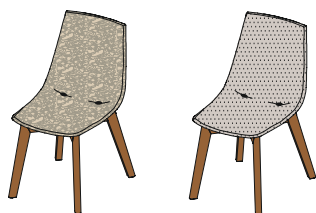

lui chairs

LSFU

lui chair

cover: leather, fabric or leather/fabric; colour combinations available

leather colours: L1 and L7 see material overview

fabric colours: see material overview

types of wood: beech, beech heartwood, oak, cherry, walnut, oak white oil

dimensions: 87 × 48 × 61.5 cm (h × w × d)

weight of chair: approx. 7.2 kg

seat height: 48 cm

LSDR

lui chair with swivel base

cover: leather, fabric or leather/fabric; colour combinations available

leather colours: L1 and L7 see material overview

fabric colours: see material overview

types of wood: beech, beech heartwood, oak, cherry, walnut, oak white oil

dimensions: 87 × 56 × 62 cm (h × w × d)

weight of chair: approx. 8.5 kg

seat height: 48 cm

LPDR

fabric colours: see material overview

types of wood: beech, beech heartwood, oak, cherry, walnut, oak white oil

dimensions: 87 × 60 × 62 cm (h × w × d)

weight of chair: approx. 9.5 kg

seat height: 48 cm

GLDR