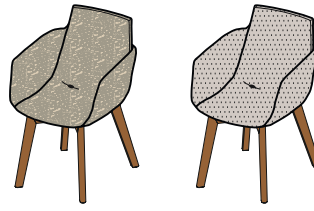

dimensions: 87 × 57 × 62 cm (h × w × d)

weight of chair: approx. 11 kg

seat height: 48 cm

grand lui chairs

GLFU

grand lui chair

cover: leather, fabric or leather/fabric; colour combinations available

leather colours: L1 and L7 see material overview

fabric colours: see material overview

types of wood: beech, beech heartwood, oak, cherry, walnut, oak white oil

dimensions: 87 × 60 × 62 cm (h × w × d)

weight of chair: approx. 9.5 kg

seat height: 48 cm

GLDR