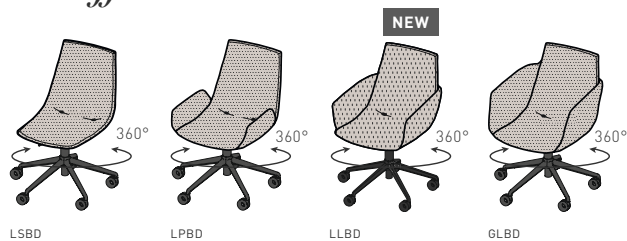

dimensions: 87 × 60 × 62 cm (h × w × d)

weight of chair: approx. 10.5 kg

seat height: 48 cm

GLDA

grand lui chair with wire frame

cover: leather, fabric or leather/fabric; colour combinations available

leather colours: L1 and L7 see material overview

fabric colours: see material overview

frame: steel glossy chrome-plated finish, stainless steel finish or matt black

dimensions: 87 × 60 × 62 cm (h × w × d)

weight of chair: approx. 11.5 kg

seat height: 48 cm

lui office swivel chair

LSBD

LPBD

LLBD

GLBD

lui, lui plus, lui léger, grand lui office swivel chair

upholstery: leather, fabric or leather/fabric; colour combinations possible

leather colours: L1 and L7 see material overview