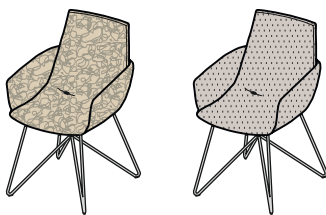

dimensions: 87 × 57 × 62 cm (h × w × d)

weight of chair: approx. 8.5 kg

seat height: 48 cm

LLDR

lui léger chair with swivel base

cover: leather, fabric or leather/fabric; colour combinations available

leather colours: L1 and L7 see material overview

fabric colours: see material overview

frame: aluminium gloss, aluminium stainless steel finish or aluminium matt black

dimensions: 87 × 57 × 62 cm (h × w × d)

weight of chair: approx. 9.3 kg

seat height: 48 cm