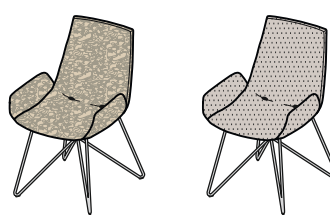

fabric colours: see material overview

types of wood: beech, beech heartwood, oak, cherry, walnut, oak white oil

dimensions: 87 × 56 × 62 cm (h × w × d)

weight of chair: approx. 8.5 kg

seat height: 48 cm

LPDR

lui plus chair with swivel base

cover: leather, fabric or leather/fabric; colour combinations available

leather colours: L1 and L7 see material overview

fabric colours: see material overview

frame: aluminium gloss, aluminium stainless steel finish or aluminium matt black

dimensions: 87 × 56 × 62 cm (h × w × d)

weight of chair: approx. 9.5 kg

seat height: 48 cm

LPDA

lui plus chair with wire frame

cover: leather, fabric or leather/fabric; colour combinations available

leather colours: L1 and L7 see material overview

fabric colours: see material overview

frame: steel glossy chrome-plated finish, stainless steel finish or matt black

dimensions: 87 × 56 × 62 cm (h × w × d)

weight of chair: approx. 11 kg

seat height: 48 cm