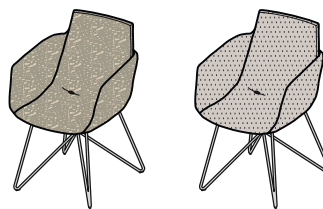

GLDA

grand lui chair with wire frame

cover: leather, fabric or leather/fabric; colour combinations available

leather colours: L1 and L7 see material overview

fabric colours: see material overview

frame: steel glossy chrome-plated finish, stainless steel finish or matt black

dimensions: 87 × 60 × 62 cm (h × w × d)

weight of chair: approx. 11.5 kg

seat height: 48 cm