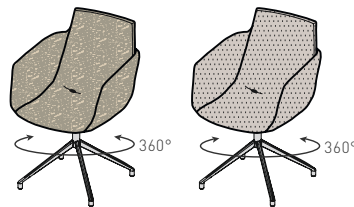

fabric colours: see material overview

frame: aluminium gloss, aluminium stainless steel finish or aluminium matt black

dimensions: 87 × 57 × 62 cm (h × w × d)

weight of chair: approx. 9.3 kg

seat height: 48 cm

dimensions: 87 × 57 × 62 cm (h × w × d)

weight of chair: approx. 11 kg

seat height: 48 cm

grand lui chairs

GLFU

grand lui chair

cover: leather, fabric or leather/fabric; colour combinations available

leather colours: L1 and L7 see material overview

fabric colours: see material overview

types of wood: beech, beech heartwood, oak, cherry, walnut, oak white oil

dimensions: 87 × 60 × 62 cm (h × w × d)

weight of chair: approx. 9.5 kg

seat height: 48 cm

GLDR