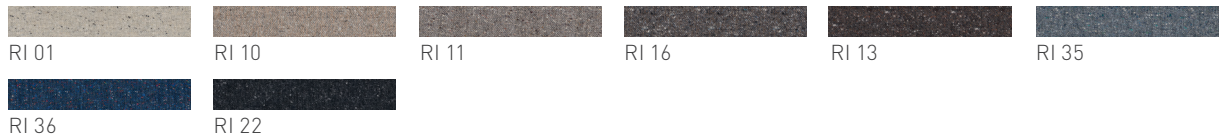

fabric colours

Ripley*