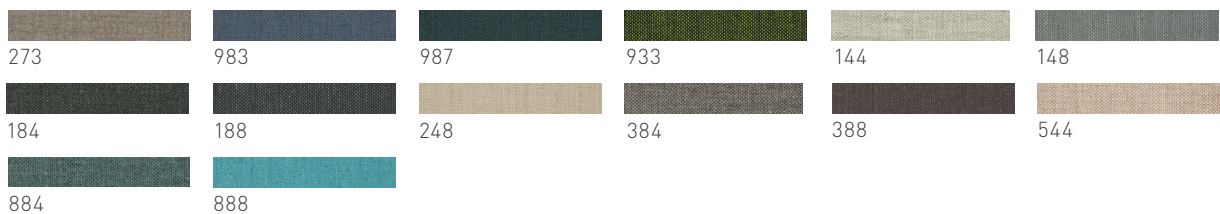

fabric colours

Ripley*

Canvas

Clara

Maple**

leather colours

leather L1

leather L3 (only for the s1 chair and loft cushion)

natural leather L7

yarn colour

two-tone leather: corresponds to darker tone; two-tone fabric or leather/fabric combination: corresponds to leather or fabric with the darker tone

*available for the **flor** chair and bench, the chair families **lui** and **aye**, as well as for the **mylon** chair, **yps** bench and **pisa** desk

**fabric Maple not available in the USA, China, Hong Kong and Singapore