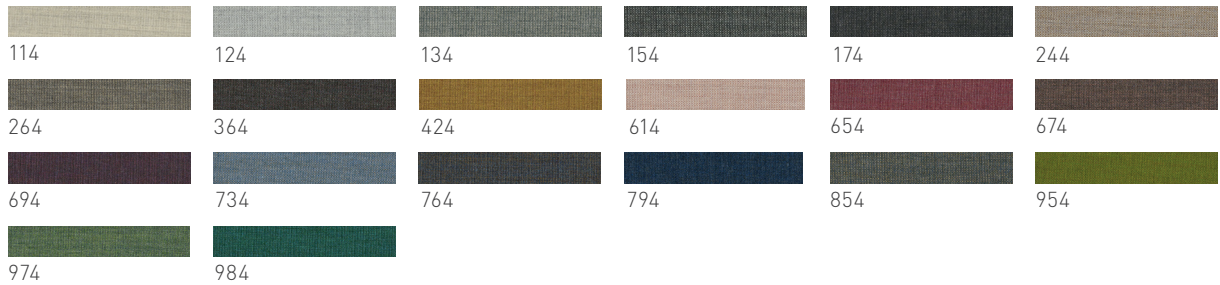

fabric colours

Ripley*

Canvas

Clara

Maple**

leather colours

leather L1

leather L3 (only for the s1 chair and loft cushion)

natural leather L7

yarn colour

two-tone leather: corresponds to darker tone; two-tone fabric or leather/fabric combination: corresponds to leather or fabric with the darker tone

*available for the **flor** chair and bench, the chair families **lui** and **aye**, as well as for the **mylon** chair, **yps** bench and **pisa** desk

**fabric Maple not available in the USA, China, Hong Kong and Singapore