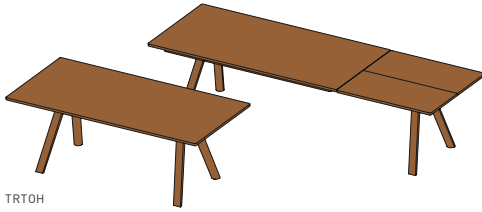

taso tables

TRTOH

taso non-extendable table or with extension

table top: solid wood

table insert: solid wood

wood types: beech heartwood, oak, wild oak, walnut, wild walnut, oak white oil, wild oak white oil

frame: solid wood

dimensions non-extendable table:

h	75 clear height 65.5				
w \ l	140	160	175	200	225
90	•	•	•	•	•
100	•	•	•	•	•

dimensions extendable table:

h	75 clear height 66.1			
w \ l	160	175	200	225
100	•	•	•	•

1 integrated insert panel wood

60 cm or 100 cm (only for tables 200 cm and 225 cm long).

types of wood

Unless stated otherwise, all wooden surfaces are finished with pure natural oil.

alder

beech

beech heartwood

*wild wood versions only available on fronts and table tops

**venetian oak is only available on fronts