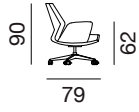

DS-257 Masse / Measurements