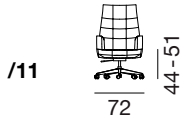

DS-257 Masse / Measurements