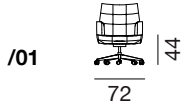

DS-257 Masse / Measurements