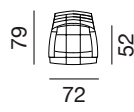

DS-257 Masse / Measurements