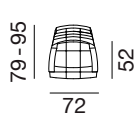

DS-257 Masse / Measurements