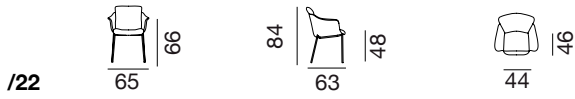

design
Archirivolto

since
2023

► functions

DS-525 Masse / Measurements

Stuhl ohne Armlehne / Chair without armrest

Stuhl mit Armlehne / Chair with armrest

Dazu passend / Combine with

DS-790