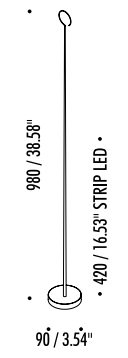

The sizes are expressed in millimeters / inches.

DESIGN DAVIDE GROPPI - GIORGIO RAVA - 2021  
TABLE AND FLOOR LAMP - ABS - CARBON FIBER - METAL

ANIMA

1A1090403.27.06	MATT BLACK - 2700K	5 V DC - 4 W LED 2700K - 575 lm - CRI > 80 / 3000K - 589 lm - CRI > 80 BLACK CABLE 1,5 m / 59.05" ON/OFF AND TOUCH DIMMABLE USB CABLE INCLUDED - POWER SUPPLY NOT INCLUDED
1A1090403.30.06	MATT BLACK - 3000K	

OPTIONAL ACCESSORIES

1Z0000088	STANDARD	POWER SUPPLY INPUT 110-240 V - 50/60 Hz - OUTPUT 5 V DC - 2A - 10 W - IP20

1Z0000058	STANDARD	USB TO Micro USB BLACK CABLE / 1,5 m / 59.05"