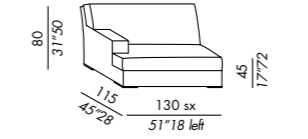

SKETCHES OF CONFIGURATIONS

88, 89

JAMES LARGE divano componibile . modular sofa
cuscini . cushions 55SP, PEK UNO tavolo basso . low table, BLAKE tavolo basso . low table

JAMES LARGE 2002

elemento - unit LARGE 110

terminale - end unit LARGE 130

terminale - end unit LARGE 180

angolo - corner unit LARGE

chaise longue LARGE

SKETCHES OF CONFIGURATIONS

92, 93

JAMES SLIM divano e poltrona
. sofa and armchair JAMES SLIM
appoggiareni . lumbar cushions
ADRIAN 50R tavolo basso . low table
BIRK specchio . mirror