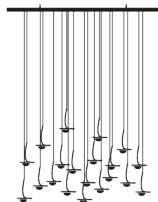

**Type** pendant lamp

**Materials and colours** satin steel base, blue wires, nickel-plated copper curls, removable glass lens

**Light source** interchangeable LED 1x1W 24V cad. / rated output 1W each pendant / energy class G / lumen 143 cad. / K 2700 / CRI >80

**[EPREL registered light source, click here](#)**

**Power supply** constant voltage LED 24V driver 110V or 240V / IGBT/Triac dimmable

**Dimensions**

15/20/24 LED  
base 150x30 or 60x60 cm  
H tot. 120 cm not adjustable,  
lens Ø 32 mm

**Order code**

JO15QLVO 15 LED / base 60x60 cm  
JO20QLVO 20 LED / base 60x60 cm  
JO24QLVO 24 LED / base 60x60 cm  
JO15RLVO 15 LED / base 150x30 cm  
JO20RLVO 20 LED / base 150x30 cm  
JO24RLVO 24 LED / base 150x30 cm