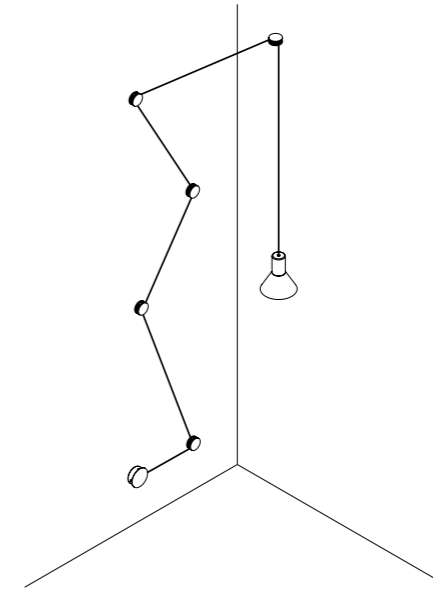

The sizes are expressed in millimeters / inches.

DESIGN DAVIDE GROPPI - BEPPE MERLANO - 2013
SUSPENSION LAMP - METAL

NEURO

CLAMP

CEILING ROSE

1A0160303.00.00	MATT WHITE - ON/OFF	120 V - 60 Hz - MAX 10 W LED - GU10 WHITE CABLE 10 m POWER SUPPLY WITH PLUG 5 CLAMPS INCLUDED BULB NOT INCLUDED
1A0160403.00.00	MATT BLACK - ON/OFF	120 V - 60 Hz - MAX 10 W LED - GU10 BLACK CABLE 10 m POWER SUPPLY WITH PLUG 5 CLAMPS INCLUDED BULB NOT INCLUDED

OPTIONAL ACCESSORIES

1A3440303.00.00	MATT WHITE	WALL AND CEILING ROSE
1A3440403.00.00	MATT BLACK	

1A3270300.00.00	MATT WHITE	CLAMP
1A3270400.00.00	MATT BLACK	

WALL AND CEILING ROSE INSTALLATION

POWER SUPPLY WITH PLUG INSTALLATION