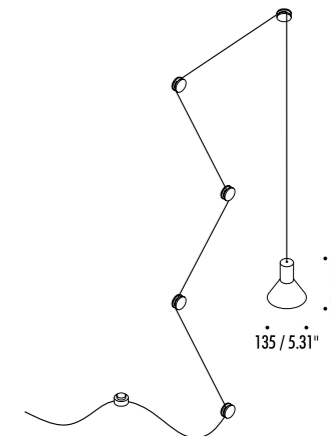

CLAMP

CEILING ROSE