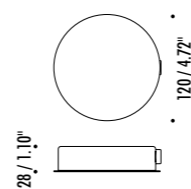

CEILING ROSE

1A0160303.00.00	MATT WHITE - ON/OFF	120 V - 60 Hz - MAX 10 W LED - GU10 WHITE CABLE 10 m POWER SUPPLY WITH PLUG 5 CLAMPS INCLUDED BULB NOT INCLUDED
1A0160403.00.00	MATT BLACK - ON/OFF	120 V - 60 Hz - MAX 10 W LED - GU10 BLACK CABLE 10 m POWER SUPPLY WITH PLUG 5 CLAMPS INCLUDED BULB NOT INCLUDED

OPTIONAL ACCESSORIES

1A3440303.00.00	MATT WHITE	WALL AND CEILING ROSE
1A3440403.00.00	MATT BLACK	

1A3270300.00.00	MATT WHITE	CLAMP
1A3270400.00.00	MATT BLACK