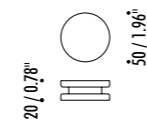

DESIGN DAVIDE GROPPI - BEPPE MERLANO - 2013
SUSPENSION LAMP - METAL

NEURO

CLAMP

CEILING ROSE

1A0160303.00.00	MATT WHITE - ON/OFF	120 V - 60 Hz - MAX 10 W LED - GU10 WHITE CABLE 10 m POWER SUPPLY WITH PLUG 5 CLAMPS INCLUDED BULB NOT INCLUDED
1A0160403.00.00	MATT BLACK - ON/OFF	120 V - 60 Hz - MAX 10 W LED - GU10 BLACK CABLE 10 m POWER SUPPLY WITH PLUG 5 CLAMPS INCLUDED BULB NOT INCLUDED

OPTIONAL ACCESSORIES

1A3440303.00.00	MATT WHITE	WALL AND CEILING ROSE
1A3440403.00.00	MATT BLACK	

1A3270300.00.00	MATT WHITE	CLAMP
1A3270400.00.00	MATT BLACK