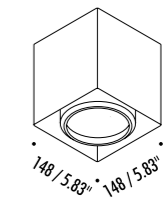

The sizes are expressed in millimeters / inches.

DESIGN 2004  
CEILING LAMP - METAL

PUNTO PL

|                 |                                    |   |
|-----------------|------------------------------------|---|
| 1A1110303.00.04 | MATT WHITE - PUSH                  | 120 V - 60 Hz - MAX 17 W LED<br>ADJUSTABLE<br>LED MODULE NOT INCLUDED<br>OPTIONAL LED MODULE ACCESSORIES NOT INCLUDED |
| 1A1113403.00.04 | MATT WHITE - BLACK BICOLOUR - PUSH |   |
|                 |                                    |   |