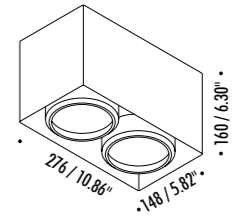

The sizes are expressed in millimeters / inches.

DESIGN 2004
CEILING LAMP - METAL

PUNTO 2 PL

1A1120303.00.04	MATT WHITE - PUSH	120 V - 60 Hz - MAX 2 x 17 W LED ADJUSTABLE LED MODULES NOT INCLUDED OPTIONAL LED MODULE ACCESSORIES
1A1123403.00.04	MATT WHITE - BLACK BICOLOUR - PUSH	