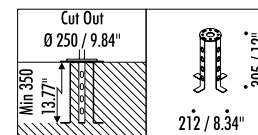

1A1440003.27.20	STANDARD - 2700K	MAX 700 mA DC - 8,4 W LED 2700K - 350 lm - CRI > 90 / 3000K - 350 lm - CRI > 90 AISI 316L STAINLESS STEEL STEM - BLACK CABLE 9 m / 354.33" - ADJUSTABLE OPTIONAL INSTALLATION KIT NOT INCLUDED DRIVER NOT INCLUDED
1A1440003.30.20	STANDARD - 3000K	

COMPULSORY INSTALLATION KIT

1Z1120130	STANDARD	DRIVER INPUT 100-240 V - 60 Hz - OUTPUT 350 mA DC - 16 W - IP67 NOT DIMMABLE

OPTIONAL INSTALLATION KITS

1A3620000.00.00	STANDARD	INSTALLATION ANCHORING BOLT CUT-OUT Ø 250 mm / 9.84" - MINIMUM SPACE FOR MOUNTING 350 mm / 13.77"

OPTIONAL ACCESSORIES

1A3610403.27.20	MATT BLACK - 2700K	ADDITIONAL LED HEAD MAX 700 mA DC - 8,4 W LED 2700K - 350 lm - CRI > 90 / 3000K - 350 lm - CRI > 90 DRIVER NOT INCLUDED
1A3610403.30.20	MATT BLACK - 3000K