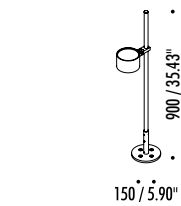

1A1440003.27.20	STANDARD - 2700K	MAX 700 mA DC - 8,4 W LED 2700K - 350 lm - CRI > 90 / 3000K - 350 lm - CRI > 90 AISI 316L STAINLESS STEEL STEM - BLACK CABLE 9 m / 354.33" - ADJUSTABLE OPTIONAL INSTALLATION KIT NOT INCLUDED DRIVER NOT INCLUDED
1A1440003.30.20	STANDARD - 3000K	

COMPULSORY INSTALLATION KIT

1Z1120130	STANDARD	DRIVER INPUT 100-240 V - 60 Hz - OUTPUT 350 mA DC - 16 W - IP67 NOT DIMMABLE

OPTIONAL INSTALLATION KITS

1A3620000.00.00	STANDARD	INSTALLATION ANCHORING BOLT CUT-OUT Ø 250 mm / 9.84" - MINIMUM SPACE FOR MOUNTING 350 mm / 13.77"

OPTIONAL ACCESSORIES

1A3610403.27.20	MATT BLACK - 2700K	ADDITIONAL LED HEAD MAX 700 mA DC - 8,4 W LED 2700K - 350 lm - CRI > 90 / 3000K - 350 lm - CRI > 90 DRIVER NOT INCLUDED
1A3610403.30.20	MATT BLACK - 3000K