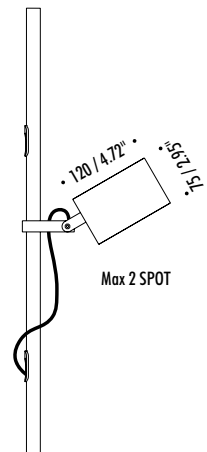

1A1440003.27.20	STANDARD - 2700K	MAX 700 mA DC - 8,4 W LED 2700K - 350 lm - CRI > 90 / 3000K - 350 lm - CRI > 90 AISI 316L STAINLESS STEEL STEM - BLACK CABLE 9 m / 354.33" - ADJUSTABLE OPTIONAL INSTALLATION KIT NOT INCLUDED DRIVER NOT INCLUDED
1A1440003.30.20	STANDARD - 3000K	

COMPULSORY INSTALLATION KIT

1Z1120130	STANDARD	DRIVER INPUT 100-240 V - 60 Hz - OUTPUT 350 mA DC - 16 W - IP67 NOT DIMMABLE

OPTIONAL INSTALLATION KITS

1A3620000.00.00	STANDARD	INSTALLATION ANCHORING BOLT CUT-OUT Ø 250 mm / 9.84" - MINIMUM SPACE FOR MOUNTING 350 mm / 13.77"

OPTIONAL ACCESSORIES

1A3610403.27.20	MATT BLACK - 2700K	ADDITIONAL LED HEAD MAX 700 mA DC - 8,4 W LED 2700K - 350 lm - CRI > 90 / 3000K - 350 lm - CRI > 90 DRIVER NOT INCLUDED
1A3610403.30.20	MATT BLACK - 3000K