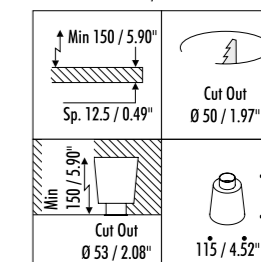

DESIGN 2021
RECESSED CEILING LAMP - METAL - GLASS

FLEXALIGHTING CERTIFICATED
7AO-VENUS PRODUCT

IP67

BUCO 58

48 / 1.89"
58 / 2.28"