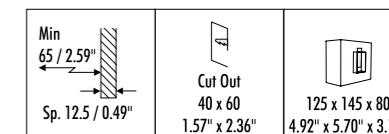

DESIGN 2021
RECESSED WALL LAMP - METAL

FLEXALIGHTING CERTIFICATED
2A-DAGO2 PRODUCT

IP44

QUAD

1A1510303.27.20	MATT WHITE - 2700K	MAX 500 mA DC - 2 W LED 2700K - 128 lm - CRI > 90 / 3000K - 133 lm - CRI > 90 PLASTERBOARD CUT-OUT 40 x 60 mm / 1.57" x 2.36" - MINIMUM SPACE FOR MOUNTING 65 mm / 2.55" DRIVER NOT INCLUDED
1A1510303.30.20	MATT WHITE - 3000K	

COMPULSORY INSTALLATION KITS

1Z0241170	STANDARD	DRIVER INPUT (110-127 V) 220-240 V - 50/60 Hz - OUTPUT 500 mA DC - (15 W) 24 W - IP68 NOT DIMMABLE

OPTIONAL INSTALLATION KITS

1A1520000.00.00	STANDARD	INSTALLATION BOX PLASTERBOARD CUT-OUT 40 x 60 mm / 1.57" x 2.36" - MINIMUM SPACE FOR MOUNTING 65 mm / 2.55"