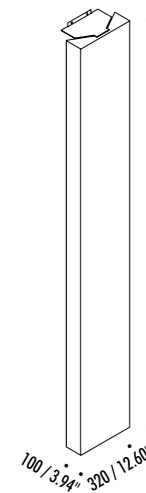

The sizes are expressed in millimeters / inches.

DESIGN MAURO FERRARI - 2004
FLOOR LAMP - METAL - POLYCARBONATE

BANNER

196 / 7.71"

1A1840303.27.06	MATT WHITE - 2700K	110-240 V - 50/60 Hz - 95 W LED
1A1840303.30.06	MATT WHITE - 3000K	2700K - 11083 lm - CRI>80 / 3000K - 11918 lm - CRI>80
		DIMMER
1A1840303.27.01	MATT WHITE - 2700K - DALI	110-240 V - 50/60 Hz - 95 W LED
1A1840303.30.01	MATT WHITE - 3000K - DALI	2700K - 11083 lm - CRI>80 / 3000K - 11918 lm - CRI>80