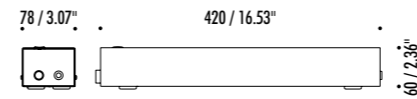

REMOTE POWER SUPPLY KIT

INFINITO 6 / FLASH 6 / INFINITO 12 / FLASH 12
DRIVER DIMENSION

CONTROLLER DIMENSION

POWER SUPPLY KIT WITH PLUG

INFINITO 6 / FLASH 6 / INFINITO 12 / FLASH 12
POWER KIT WITH PLUG - DIMENSION