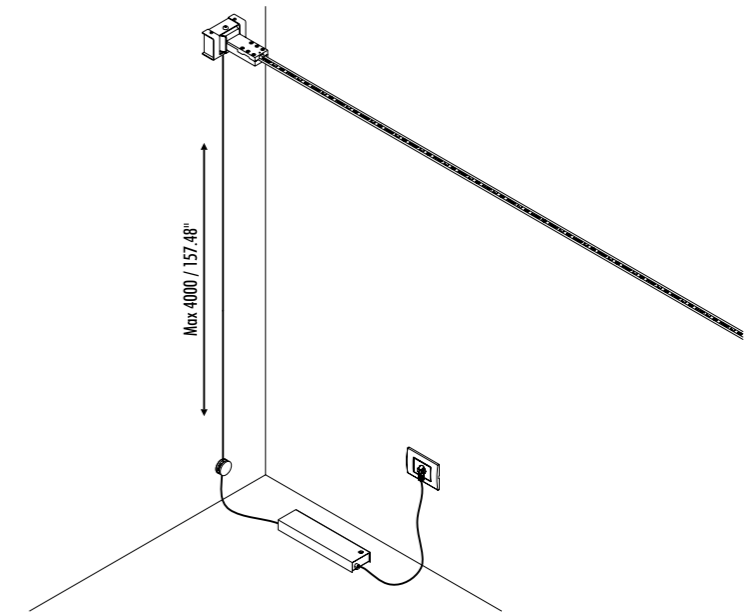

REMOTE POWER SUPPLY KIT

INFINITO 6 / FLASH 6 / INFINITO 12 / FLASH 12
DRIVER DIMENSION

CONTROLLER DIMENSION

POWER SUPPLY KIT WITH PLUG

INFINITO 6 / FLASH 6 / INFINITO 12 / FLASH 12
POWER KIT WITH PLUG - DIMENSION