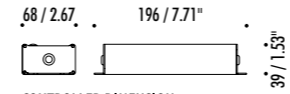

REMOTE POWER SUPPLY KIT

INFINITO 6 / FLASH 6 / INFINITO 12 / FLASH 12
DRIVER DIMENSION