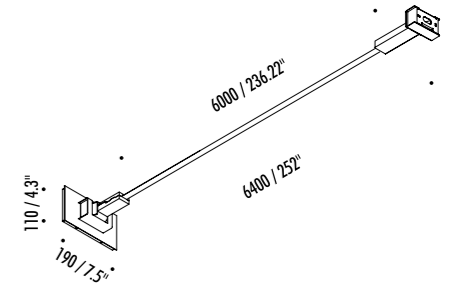

Different, modular and compatible products together with Endless.

All this is part of our Sistemi.

The sizes are expressed in millimeters / inches.

DESIGN DAVIDE GROPPi - 2016
WALL LAMP - METAL

INFINITO 6