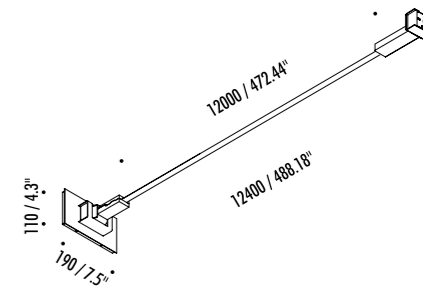

DESIGN DAVIDE GROPPI - 2016
WALL LAMP - METAL

INFINITO 12