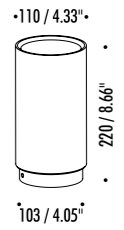

The sizes are expressed in millimeters / inches.

DESIGN DAVIDE GROPPI - 2018  
TABLE LAMP - METHACRYLATE - METAL

BUGIA

1A2351803.30.00	MATT GOLD - 3000K - ON/OFF	2 W LED - 120 lm - CRI > 90 MATT WHITE DIFFUSER - GOLD FINISH BASE RECHARGEABLE BATTERY 3,7 V DC - Li-Poly 4800 mAh - USB-C - BATTERY LIFE NINE HOURS USB CABLE INCLUDED - CHARGER / POWER SUPPLY NOT INCLUDED

OPTIONAL ACCESSORIES

1Z0000088	STANDARD	POWER SUPPLY INPUT 110-240 V - 50/60 Hz - OUTPUT 5 V DC - 2A - 10 W - IP20
1Z0000070	STANDARD	USB TO USB-C BLACK CABLE / 1,5 m / 59.05"