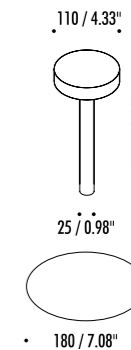

The sizes are expressed in millimeters / inches.

DESIGN DAVIDE GROPPI - 2017
TABLE LAMP - METHACRYLATE - METAL

TeTeTeT Flûte

1A2360303.27.00	MATT WHITE - 2700K - ON/OFF	2 W LED 2700K - 167 lm - CRI > 90 / 3000K - 180 lm - CRI > 90 TRANSPARENT STEM - MAGNETIC FIXING BASE AND STEM RECHARGEABLE BATTERY 3,7 V DC - Li-Poly 4800 mAh - USB-C - BATTERY LIFE NINE HOURS USB CABLE INCLUDED - CHARGER / POWER SUPPLY NOT INCLUDED TABLE OPTIONAL ACCESSORY NOT INCLUDED MINIMUM 3 PIECES
1A2360303.30.00	MATT WHITE - 3000K - ON/OFF	

OPTIONAL ACCESSORIES

1Z000088	STANDARD	POWER SUPPLY INPUT 110-240 V - 50/60 Hz - OUTPUT 5 V DC - 2A - 10 W - IP20
1Z000070	STANDARD	USB TO USB-C BLACK CABLE / 1,5 m / 59.05"

OPTIONAL ACCESSORIES

1A4020300.00.00	MATT WHITE	TABLE METAL	
1A4020400.00.00	MATT BLACK		