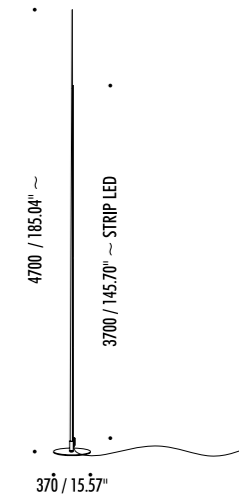

DESIGN DAVIDE GROPPPI - GIORGIO RAVA - 2020
OUTDOOR LAMP - FIBERGLASS - METAL

IP65

ORIGINE OUTDOOR