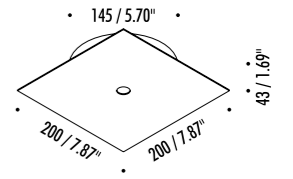

The sizes are expressed in millimeters / inches.

DESIGN DAVIDE GROPPI - 2014  
CEILING LAMP - METAL

NULLA PL

1A2500303.27.00	MATT WHITE - 2700K - ON/OFF	120 V - 60 Hz - 8,5 W LED 2700K - 460 lm - CRI > 90 / 3000K - 495 lm - CRI > 90
1A2500303.30.00	MATT WHITE - 3000K - ON/OFF	