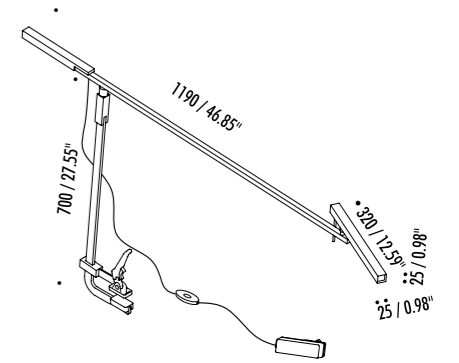

The sizes are expressed in millimeters / inches.

DESIGN DAVIDE GROPPI - 2017
TABLE LAMP - METAL

MORSETTO

1A2520403.27.06	MATT BLACK - 2700K	24 V DC - 15,5 W LED - UGR < 19
1A2520403.30.06	MATT BLACK - 3000K	2700K - 765 lm - CRI > 90 / 3000K - 823 lm - CRI > 90
		RED LEVER CLAMP - BLACK CABLE - ADJUSTABLE
		INCLUDES INDEPENDENT DRIVER INPUT 110-240 V - 50/60 Hz - DIMMER