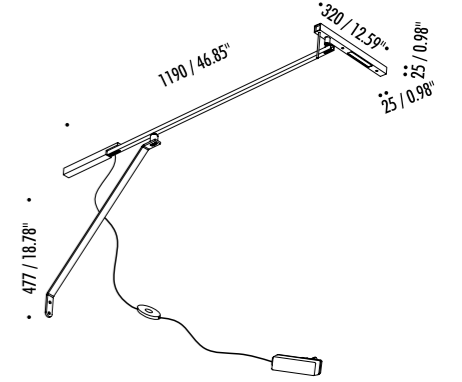

The sizes are expressed in millimeters / inches.

DESIGN DAVIDE GROPPI - 2019
WALL LAMP - METAL

MORSETTO P

1A2570403.27.06	MATT BLACK - 2700K	24 V DC - 15,5 W LED - UGR<19
1A2570403.30.06	MATT BLACK - 3000K	2700K - 700 lm - CRI>90 / 3000K - 753 lm - CRI>90
		BLACK CABLE - ADJUSTABLE
		DIMMER
		INCLUDES INDEPENDENT DRIVER INPUT 110-240 V - 50/60 Hz