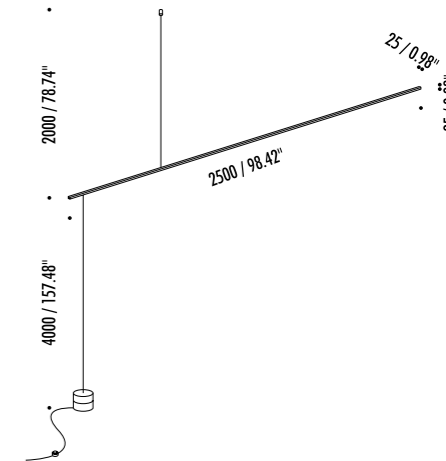

1A2590403.27.00	MATT BLACK - 2700K - ON/OFF	120 V - 60 Hz - 15 W LED - UGR < 19
1A2590403.30.00	MATT BLACK - 3000K - ON/OFF	2700K - 525 lm (DOWN) - lm 59 (UP) - CRI > 90 / 3000K - 560 lm (DOWN) - lm 59 (UP) - CRI > 90
		DUAL EMISSION - INDIRECT BLUE LIGHT (UP)
		304 STAINLESS STEEL SUSPENSION CABLE - BLACK CABLE
		POWER SUPPLY WITH PLUG
		OPTIONAL ACCESSORIES SUSPENSION KIT