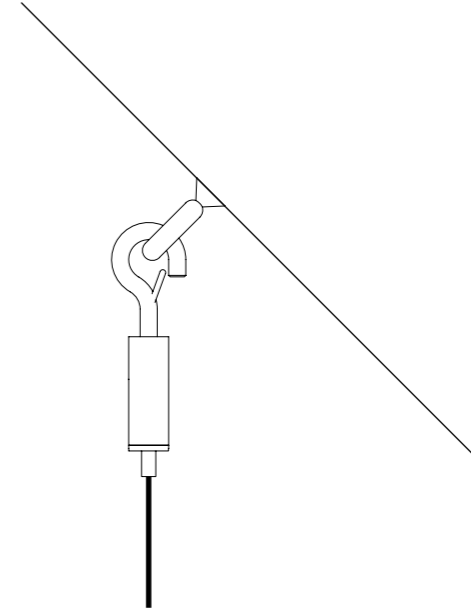

1A0530000.00.00 - SLOPED CEILING FIXING HOOK