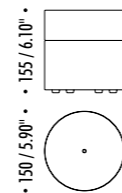

BASE

1A2590403.27.00	MATT BLACK - 2700K - ON/OFF	120 V - 60 Hz - 15 W LED - UGR < 19
1A2590403.30.00	MATT BLACK - 3000K - ON/OFF	2700K - 525 lm (DOWN) - lm 59 (UP) - CRI > 90 / 3000K - 560 lm (DOWN) - lm 59 (UP) - CRI > 90
		DUAL EMISSION - INDIRECT BLUE LIGHT (UP)
		304 STAINLESS STEEL SUSPENSION CABLE - BLACK CABLE
		POWER SUPPLY WITH PLUG
		OPTIONAL ACCESSORIES SUSPENSION KIT