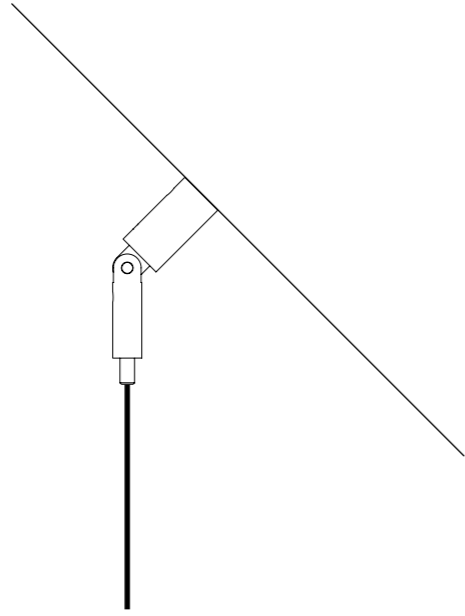

1A0510000.00.00 - SLOPED CEILING FIXING KIT