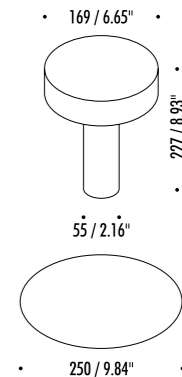

DESIGN DAVIDE GROPPI - 2016
TABLE LAMP AND ACOUSTIC DIFFUSER - METHACRYLATE - METAL

PopUp

1A2610303.30.00	MATT WHITE - 3000K - ON/OFF	2 W LED - 183 lm - CRI > 80 5 W AUDIO - 50-20000 Hz MAGNETIC FIXING BASE RECHARGEABLE BATTERY 12 V DC - NiMH 3700 mAh BATTERY LIFE: TWELVE HOURS FOR LIGHT ONLY AND THIRTY HOURS FOR AUDIO ONLY AT MEDIUM VOLUME INCLUDES CHARGER INPUT 110-240 V - 50/60 Hz

OPTIONAL ACCESSORIES

1A2620300.00.00	MATT WHITE	RECHARGEABLE BATTERY 12 V DC - NiMH 3700 mAh

1Z1530030	STANDARD	CHARGER INPUT 110-240 V - 50/60 Hz - OUTPUT 10000 mAh - 4,2-14 V DC - 18 W - IP20