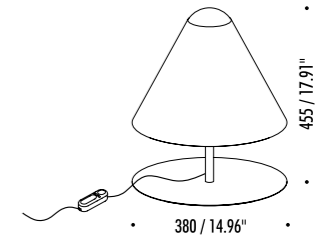

The sizes are expressed in millimeters / inches.

DESIGN OMAR CARRAGLIA - 2007
TABLE LAMP - METHACRYLATE - METAL

ABA 45

1A2700303.00.06	MATT WHITE	120 V - 60 Hz - MAX 10 W LED - E26 GLOBOLUX
		WHITE CABLE
		DIMMER
		BULB NOT INCLUDED