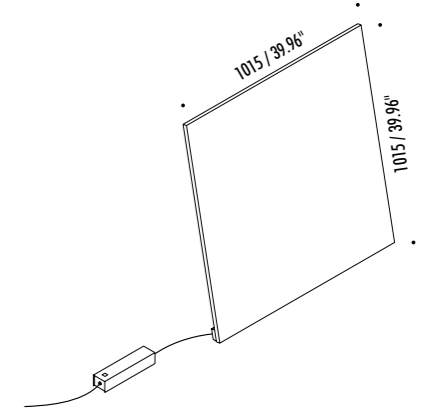

The sizes are expressed in millimeters / inches.

DESIGN DAVIDE GROPPI - 2015
FLOOR LAMP - METHACRYLATE - METAL

PABLO

DRIVER

| | | |
|-----------------|----------------|--|
| 1A2730003.99.06 | STANDARD - RGB | 120 V - 60 Hz - 66 W LED RGB WIRELESS CONTROL WHITE PANEL - TRANSPARENT CABLE POWER SUPPLY WITH PLUG - DIMMER |
| | | |
| | | |
| | | |