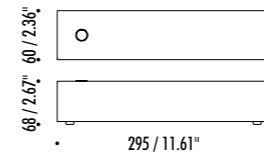

The sizes are expressed in millimeters / inches.

DESIGN DAVIDE GROPPI - 2015
FLOOR LAMP - METHACRYLATE - METAL

PABLO

DRIVER

| | | |
|-----------------|----------------|--|
| 1A2730003.99.06 | STANDARD - RGB | 120 V - 60 Hz - 66 W LED RGB WIRELESS CONTROL WHITE PANEL - TRANSPARENT CABLE POWER SUPPLY WITH PLUG - DIMMER |
| | | |
| | | |
| | | |