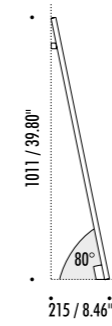

The sizes are expressed in millimeters / inches.

DESIGN DAVIDE GROPPI - 2015
FLOOR LAMP - METHACRYLATE - METAL

PABLO

DRIVER

| | | |
|-----------------|----------------|--|
| 1A2730003.99.06 | STANDARD - RGB | 120 V - 60 Hz - 66 W LED RGB WIRELESS CONTROL WHITE PANEL - TRANSPARENT CABLE POWER SUPPLY WITH PLUG - DIMMER |
| | | |
| | | |
| | | |