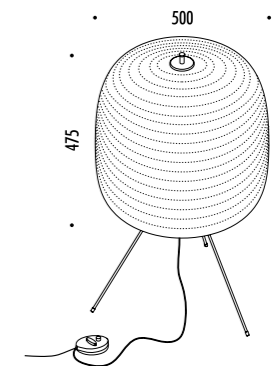

The sizes are expressed in millimeters.

DESIGN DAVIDE GROPPI - PAOLA LENTI - 2013  
LAMPADA DA TERRA - METALLO - PBT - POLICARBONATO  
FLOOR LAMP - METAL - PBT - POLYCARBONATE

SHOJI

CE IP20

1A2780000.00.06	STANDARD	100-240 V - 50/60 Hz - MAX 18 W LED - E27 PARALUME BIANCO - SUPPORTI NERI CAVO NERO - DIMMER LAMPADINA NON INCLUSA WHITE SHADE - BLACK LEG BASE BLACK CABLE - DIMMER BULB NOT INCLUDED

CODE	SOCKET	TENSION	WATTAGE	BEAM ANGLE (°)	TEMPERATURE (K)	SOURCE LUMENS	BULB EFFICIENCY	CRI (Ra)	DIMMABLE	PRODUCT REFERENCE
------	--------	---------	---------	----------------	-----------------	---------------	-----------------	----------	----------	-------------------