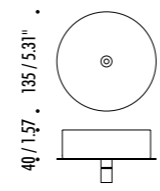

The sizes are expressed in millimeters / inches.

DESIGN DAVIDE GROPPI - 2011  
SUSPENSION LAMP - METHACRYLATE - METAL

LED IS MORE

CEILING ROSE

1A2790303.30.00	MATT WHITE - 3000K - ON/OFF	120 V - 60 Hz - 5,6 W LED - 354 lm - CRI > 90 WHITE CEILING ROSE - WHITE CABLE