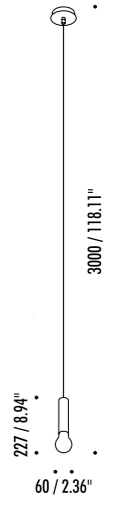

The sizes are expressed in millimeters / inches.

DESIGN DAVIDE GROPPI - 2011  
SUSPENSION LAMP - METHACRYLATE - METAL

LED IS MORE

CEILING ROSE

1A2790303.30.00	MATT WHITE - 3000K - ON/OFF	120 V - 60 Hz - 5,6 W LED - 354 lm - CRI > 90 WHITE CEILING ROSE - WHITE CABLE