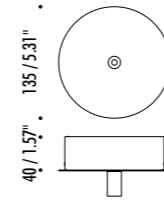

The sizes are expressed in millimeters / inches.

DESIGN MASSIMILIANO ALAJMO - RAFFAELE ALAJMO - 2010
SUSPENSION LAMP - METAL

OVO

CEILING ROSE

40 / 1.57" . 135 / 5.31"

3000 / 118.11"
107 / 4.21"
60 / 2.36"

1A2890303.00.00	MATT WHITE - ON/OFF	120 V - 60 Hz - MAX 20 W 12 V - GU4
		WHITE CEILING ROSE - WHITE CABLE
		BULB NOT INCLUDED