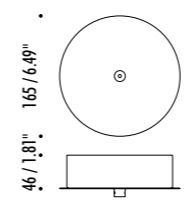

DIMMABLE VERSIONS

1A2980303.27.01	MATT WHITE - 2700K - DALI	120 V - 60 Hz - 5,6 W LED 2700K - 264 lm - CRI>90 / 3000K - 284 lm - CRI>90 WHITE CEILING ROSE - WHITE CABLE
1A2980303.30.01	MATT WHITE - 3000K - DALI	
1A2980303.27.03	MATT WHITE - 2700K - 1-10 V	
1A2980303.30.03	MATT WHITE - 3000K - 1-10 V	
1A2980303.27.04	MATT WHITE - 2700K - PUSH	120 V - 60 Hz - 5,6 W LED 2700K - 264 lm - CRI>90 / 3000K - 284 lm - CRI>90 BLACK CEILING ROSE - BLACK CABLE
1A2980303.30.04	MATT WHITE - 3000K - PUSH	
1A2980803.27.01	BRUSHED BRASS - 2700K - DALI	
1A2980803.30.01	BRUSHED BRASS - 3000K - DALI	
1A2980803.27.03	BRUSHED BRASS - 2700K - 1-10 V	
1A2980803.30.03	BRUSHED BRASS - 3000K - 1-10 V	
1A2980803.27.04	BRUSHED BRASS - 2700K - PUSH	
1A2980803.30.04	BRUSHED BRASS - 3000K - PUSH