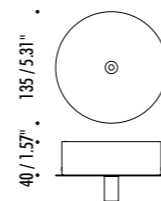

DESIGN OMAR CARRAGLIA - 2015
SUSPENSION LAMP - METAL - BLOWN GLASS

CATHODE 1

ENDLESS SYSTEM VERSION AVAILABLE

CEILING ROSE

135 / 5.31"

40 / 1.57"