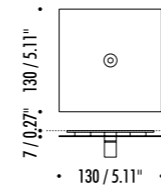

The sizes are expressed in millimeters / inches.

DESIGN OMAR CARRAGLIA - 2015
SUSPENSION LAMP - METAL - BLOWN GLASS

CATHODE 1

 ENDLESS SYSTEM VERSION AVAILABLE

CEILING ROSE

135 / 5.31"

40 / 1.57"

3000 / 118.11"

The sizes are expressed in millimeters / inches.

DESIGN OMAR CARRAGLIA - 2015
SUSPENSION LAMP - METAL - BLOWN GLASS

CATHODE 2

CEILING ROSE

1A2990303.27.00	MATT WHITE - 2700K - ON/OFF	MAX 350 mA DC - 4 W LED 2700K - 264 lm - CRI > 90 / 3000K - 284 lm - CRI > 90 WHITE CEILING ROSE - WHITE CABLE INSTALLATION ON PLASTERBOARD WITH FLAT ROSE AND MAGNETIC FIXING COMPULSORY INSTALLATION KIT INCLUDED PLASTERBOARD CUT-OUT 85 x 97 mm / 3.34" x 3.81" - MINIMUM SPACE FOR MOUNTING 120 mm / 4.72" INCLUDES INDEPENDENT DRIVER INPUT 100-240 V - 50/60 Hz
1A2990303.30.00	MATT WHITE - 3000K - ON/OFF	
1A2990803.27.00	BRUSHED BRASS - 2700K - ON/OFF	MAX 350 mA DC - 4 W LED 2700K - 264 lm - CRI > 90 / 3000K - 284 lm - CRI > 90 BLACK CEILING ROSE - BLACK CABLE INSTALLATION ON PLASTERBOARD WITH FLAT ROSE AND MAGNETIC FIXING COMPULSORY INSTALLATION KIT INCLUDED PLASTERBOARD CUT-OUT 85 x 97 mm / 3.34" x 3.81" - MINIMUM SPACE FOR MOUNTING 120 mm / 4.72" INCLUDES INDEPENDENT DRIVER INPUT 100-240 V - 50/60 Hz
1A2990803.30.00	BRUSHED BRASS - 3000K - ON/OFF	