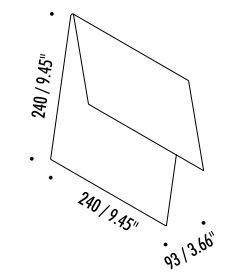

The sizes are expressed in millimeters / inches.

DESIGN 967 DESIGN - 2013
WALL LAMP - METAL

FOLDER

1A3350303.27.01	MATT WHITE - 2700K - DALI	120 V - 60 Hz - 20 W LED 2700K - 397 lm - CRI > 80 / 3000K - 415 lm - CRI > 80
1A3350303.30.01	MATT WHITE - 3000K - DALI	