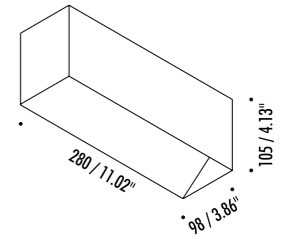

The sizes are expressed in millimeters / inches.

DESIGN DAVIDE GROPPÌ - 2007  
WALL LAMP - METAL

PIÙ

1A3370303.00.00	MATT WHITE - ON/OFF	120 V - 60 Hz - MAX 120 W - R7s BULB NOT INCLUDED