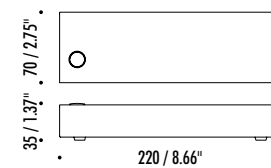

DRIVER

1A3380003.00.06	STANDARD	120 V - 60 Hz - MAX 10 W 12 V - G4 COAXIAL CABLE POWER SUPPLY WITH PLUG - DIMMER HALOGEN BULB INCLUDED
		10 W HALOGEN - 2800K - 145 lm - CRI 100 - DIMMABLE - EFFICIENCY G