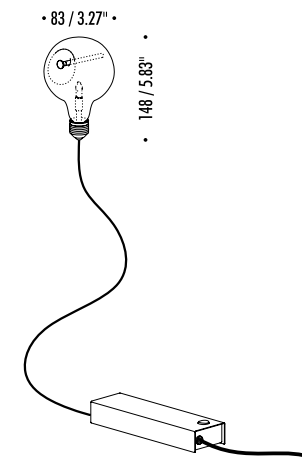

1A3380003.00.06	STANDARD	120 V - 60 Hz - MAX 10 W 12 V - G4 COAXIAL CABLE POWER SUPPLY WITH PLUG - DIMMER HALOGEN BULB INCLUDED
		10 W HALOGEN - 2800K - 145 lm - CRI 100 - DIMMABLE - EFFICIENCY G