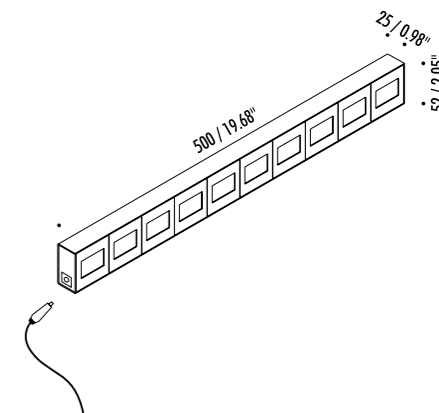

The sizes are expressed in millimeters / inches.

DESIGN ALESSANDRA DALLAGIOVANNA - DAVIDE GROPPI - 2010
WALL LAMP - METAL - POLYCARBONATE

FILM

1A3410003.00.00	STANDARD - ON/OFF	5 V DC - 3 W LED WHITE LUMINOUS MODULE WITH SLOWLY FLASHING LIGHT - BLACK FIXING STRUCTURE CUSTOMIZABLE IMAGES - IMAGES NOT INCLUDED MODULES CONNECTOR INCLUDED ELECTRONIC TRANSFORMER NOT INCLUDED
-----------------	-------------------	---

COMPULSORY ACCESSORIES

1Z1470180	STANDARD	ELECTRONIC TRANSFORMER WITH PLUG INPUT 100-240 V - 50/60 Hz - OUTPUT 5 V DC - 15 W - IP40 MAX 5 MODULES
-----------	----------	---