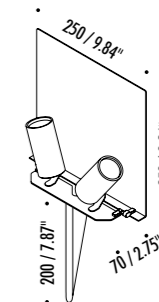

DESIGN MAURIZIO MANCINI - 2012
OUTDOOR LAMP - METAL

UL certification pending

IP67

BELLADINOTTE