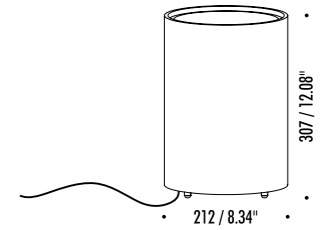

The sizes are expressed in millimeters / inches.

DESIGN BESTETTI ASSOCIATI - DAVIDE GROPPI - 2011
OUTDOOR LAMP - METHACRYLATE - METAL - POLYCARBONATE

LENTA

IP65

1A3630303.00.00	MATT WHITE - ON/OFF	120 V - 60 Hz - MAX 18 W LED - E26 BLACK CABLE 5 m / 196.85" BULB NOT INCLUDED