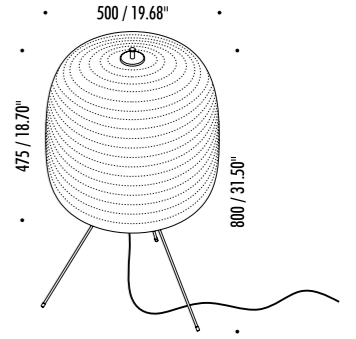

The sizes are expressed in millimeters / inches.

DESIGN DAVIDE GROPPI - PAOLA LENTI - 2013
 OUTDOOR LAMP - METAL - PBT - POLYCARBONATE

IP65

SHOJI OUTDOOR

1A3640003.00.00	STANDARD - ON/OFF	120 V - 60 Hz - MAX 18 W LED - E26
		BLACK CABLE 5 m / 196.85"
		BULB NOT INCLUDED