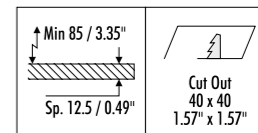

DESIGN OMAR CARRAGLIA - 2015
RECESSED CEILING LAMP - METAL

MIRA R

1A3690303.27.00	MATT WHITE - 2700K - ON/OFF	MAX 500 mA DC - 5,6 W LED 2700K - 327 lm - CRI > 90 / 3000K - 352 lm - CRI > 90 PLASTERBOARD CUT-OUT 40 x 40 mm / 1.57" x 1.57" - MINIMUM SPACE FOR MOUNTING 85 mm / 3.34" ADJUSTABLE INCLUDES INDEPENDENT DRIVER INPUT 100-240 V - 50/60 Hz
1A3690303.30.00	MATT WHITE - 3000K - ON/OFF	
1A3690403.27.00	MATT BLACK - 2700K - ON/OFF	
1A3690403.30.00	MATT BLACK - 3000K - ON/OFF