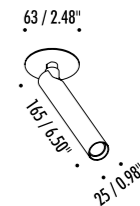

DESIGN OMAR CARRAGLIA - 2015
RECESSED CEILING LAMP - METAL

MIRA R

1A3690303.27.00	MATT WHITE - 2700K - ON/OFF	MAX 500 mA DC - 5,6 W LED 2700K - 327 lm - CRI > 90 / 3000K - 352 lm - CRI > 90 PLASTERBOARD CUT-OUT 40 x 40 mm / 1.57" x 1.57" - MINIMUM SPACE FOR MOUNTING 85 mm / 3.34" ADJUSTABLE INCLUDES INDEPENDENT DRIVER INPUT 100-240 V - 50/60 Hz
1A3690303.30.00	MATT WHITE - 3000K - ON/OFF	
1A3690403.27.00	MATT BLACK - 2700K - ON/OFF	
1A3690403.30.00	MATT BLACK - 3000K - ON/OFF