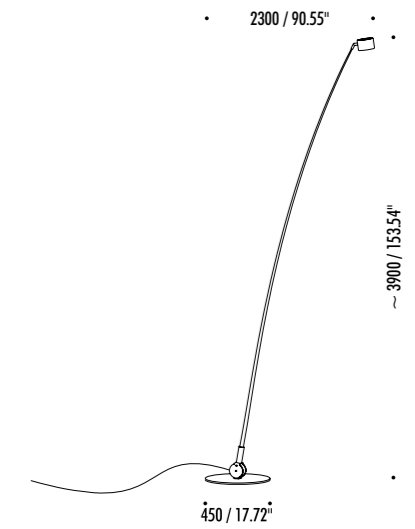

Compasso d'Oro ADI  
Award 2014

DESIGN ENZO CALABRESE - DAVIDE GROPPI - 2011  
OUTDOOR LAMP - FIBERGLASS - METAL

IP65

SAMPEI 440 OUTDOOR

The sizes are expressed in millimeters / inches.

1A3770303.27.20	MATT WHITE - 2700K	MAX 700 mA DC - 8,4 W LED 2700K - 639 lm - CRI > 90 / 3000K - 639 lm - CRI > 90 BLACK CABLE 5,5 m / 216.53" - ADJUSTABLE DRIVER NOT INCLUDED
1A3770303.30.20	MATT WHITE - 3000K	
1A3770403.27.20	MATT BLACK - 2700K	
1A3770403.30.20	MATT BLACK - 3000K	