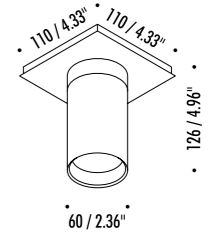

The sizes are expressed in millimeters / inches.

DESIGN OMAR CARRAGLIA - DAVIDE GROPPI - 2015
CEILING LAMP - METAL

DOT PL 51

1A3800303.00.00	MATT WHITE - ON/OFF	120 V - 60 Hz - MAX 10 W LED - GU10 BULB NOT INCLUDED OPTIONAL BULB ACCESSORIES NOT INCLUDED