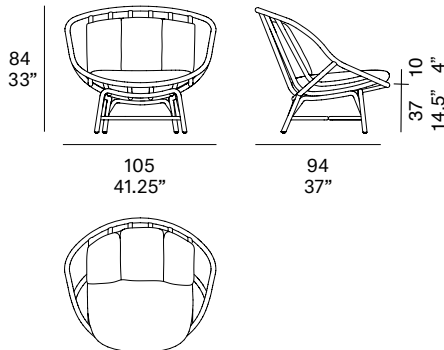

indoor

Armadillo Lounge chair / sillón

MUT Design, 2020

T030

Lounge chair with structure made of peeled and tinted natural rattan of 34 mm/1.34" diameter. Seat and backrest manufactured in peeled and tinted natural rattan of 32 mm/1.26" diameter. Finished with a three step water-based coating (dye, base coat and top coat) highly resistant to solar radiation thanks to UV filters. Possibility of customization through a wide variety of high performance technical fabrics. Protective caps with removable plastic-felt inserts.

Shipment details

Qty	1 lounge chair (1 box)
Volume	1,19 m ³ / 38.8 ft ³
Gross weight	21 kg / 46.3 lb
Net weight	12 kg / 26.5 lb
Box dimensions (approx.)	110 x 95 x 88 cm 43.25" x 37.5" x 33.5"
Item dimensions (width x depth x height)	105 x 94 x 84 cm 41.25" x 37" x 33"
COM (1, 40 - 1,50 m / 54"-59")	cushions: 2,2 m / 2.4 yd