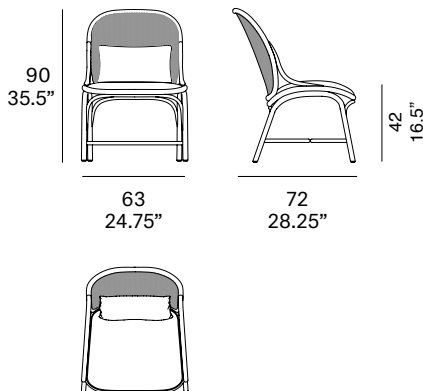

indoor

Frames

Upholstered lounge chair / sillón de respaldo bajo tapizado

Jaime Hayon, 2014/2021

T052 U

Lounge chair with structure made of peeled and tinted natural rattan of 1.26" diameter. Backrest manufactured in tinted natural wicker ("octagonal wicker"). Finished with a three step water-based coating (dye, base coat and top coat) highly resistant to solar radiation thanks to UV filters. Upholstered seat. Possibility of customization through a wide variety of high performance technical fabrics. 1 loose cushion 19.75"x 12.5" included Protective caps with removable plastic-felt inserts.

Shipment details

Qty	1 lounge chair (1 box)
Volume	0,49 m ³ / 17.3 ft ³
Gross weight	13 kg / 29 lb
Net weight	7,5 kg / 16.5 lb
Box dimensions (approx.)	62 x 62 x 90 cm 26.75" x 30.25" x 37.5"
Item dimensions (width x depth x height)	63 x 72 x 90 cm 24.75" x 28.25" x 35.5"
COM (1, 40 - 1,50 m / 54"-59")	seat cushion: 0,85 m / 0.93 yd loose cushion: 0,5 m / 0.55 yd