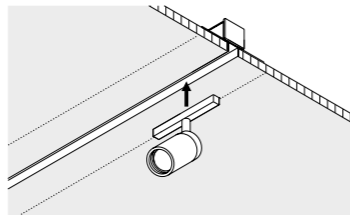

1A2810403.01.00	MATT BLACK	48 V DC - MAX 15 A PLASTERBOARD TRACK 12,5 mm - 2000 mm / 0.49" - 78.74" LENGTH PLASTERBOARD CUT-OUT 2000 x 26 mm / 78.74" x 1.02" MINIMUM SPACE FOR MOUNTING 100 mm / 3.93" COMPULSORY INSTALLATION KIT NOT INCLUDED

COMPULSORY INSTALLATION KITS

1Z1120250	STANDARD	DRIVER ON/OFF INPUT 100-240 V - 50/60 Hz - OUTPUT 48 V DC - 150 W - IP67
1Z1120380	STANDARD	DRIVER ON/OFF INPUT 100-240 V - 50/60 Hz - OUTPUT 48 V DC - 320 W - IP67
1A2810003.11.00	STANDARD	POWER KIT ON/OFF - COMPATIBLE WITH DALI INPUT 100-240 V - 50/60 Hz - OUTPUT 48 V DC - 150 W - IP67
1A2810003.12.00	STANDARD	POWER KIT ON/OFF - COMPATIBLE WITH DALI INPUT 100-240 V - 50/60 Hz - OUTPUT 48 V DC - 320 W - IP67

COMPULSORY INSTALLATION KITS

1A2810403.02.00	MATT BLACK	48 V DC POWER CONNECTOR
1A2810403.03.00	MATT BLACK	END CAP FOR POWER CONNECTOR
1A2810400.04.00	MATT BLACK	END CAP
1A2810403.05.00	MATT BLACK	48 V DC LINEAR CONNECTOR / TO BUY TOGETHER WITH 1A2810400.06.00
1A2810400.06.00	MATT BLACK	REINFORCING BRACKET
1A2810000.07.00	STANDARD	CLAMP WITH M6 GRIPPE
1A2810000.08.00	STANDARD	SUSPENSION SET
1A2810000.09.00	STANDARD	PLASTER INSTALLATION GUARD 2000 mm / 78.74"
1A2810000.10.00	STANDARD	CUTTING TOOL