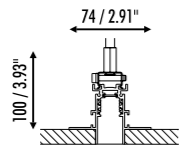

COMPULSORY INSTALLATION KITS

1Z1120250	STANDARD	DRIVER ON/OFF INPUT 100-240 V - 50/60 Hz - OUTPUT 48 V DC - 150 W - IP67
1Z1120380	STANDARD	DRIVER ON/OFF INPUT 100-240 V - 50/60 Hz - OUTPUT 48 V DC - 320 W - IP67
1A2810003.11.00	STANDARD	POWER KIT ON/OFF - COMPATIBLE WITH DALI INPUT 100-240 V - 50/60 Hz - OUTPUT 48 V DC - 150 W - IP67
1A2810003.12.00	STANDARD	POWER KIT ON/OFF - COMPATIBLE WITH DALI INPUT 100-240 V - 50/60 Hz - OUTPUT 48 V DC - 320 W - IP67