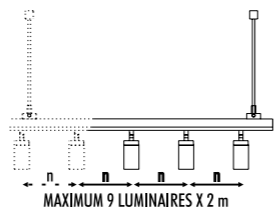

COMPULSORY INSTALLATION KITS

1A2810403.02.00	MATT BLACK	48 V DC POWER CONNECTOR
1A2810403.03.00	MATT BLACK	END CAP FOR POWER CONNECTOR
1A2810400.04.00	MATT BLACK	END CAP
1A2810403.05.00	MATT BLACK	48 V DC LINEAR CONNECTOR / TO BUY TOGETHER WITH 1A2810400.06.00
1A2810400.06.00	MATT BLACK	REINFORCING BRACKET
1A2810000.07.00	STANDARD	CLAMP WITH M6 GRIPPE
1A2810000.08.00	STANDARD	SUSPENSION SET
1A2810000.09.00	STANDARD	PLASTER INSTALLATION GUARD 2000 mm / 78.74"
1A2810000.10.00	STANDARD	CUTTING TOOL