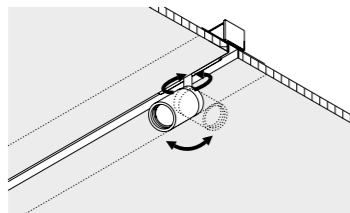

1A2810403.01.00	MATT BLACK	48 V DC - MAX 15 A PLASTERBOARD TRACK 12,5 mm - 2000 mm / 0.49" - 78.74" LENGTH PLASTERBOARD CUT-OUT 2000 x 26 mm / 78.74" x 1.02" MINIMUM SPACE FOR MOUNTING 100 mm / 3.93" COMPULSORY INSTALLATION KIT NOT INCLUDED

COMPULSORY INSTALLATION KITS

1Z1120250	STANDARD	DRIVER ON/OFF INPUT 100-240 V - 50/60 Hz - OUTPUT 48 V DC - 150 W - IP67
1Z1120380	STANDARD	DRIVER ON/OFF INPUT 100-240 V - 50/60 Hz - OUTPUT 48 V DC - 320 W - IP67
1A2810003.11.00	STANDARD	POWER KIT ON/OFF - COMPATIBLE WITH DALI INPUT 100-240 V - 50/60 Hz - OUTPUT 48 V DC - 150 W - IP67
1A2810003.12.00	STANDARD	POWER KIT ON/OFF - COMPATIBLE WITH DALI INPUT 100-240 V - 50/60 Hz - OUTPUT 48 V DC - 320 W - IP67

COMPULSORY INSTALLATION KITS

1A2810403.02.00	MATT BLACK	48 V DC POWER CONNECTOR
1A2810403.03.00	MATT BLACK	END CAP FOR POWER CONNECTOR
1A2810400.04.00	MATT BLACK	END CAP
1A2810403.05.00	MATT BLACK	48 V DC LINEAR CONNECTOR / TO BUY TOGETHER WITH 1A2810400.06.00
1A2810400.06.00	MATT BLACK	REINFORCING BRACKET
1A2810000.07.00	STANDARD	CLAMP WITH M6 GRIPPE
1A2810000.08.00	STANDARD	SUSPENSION SET
1A2810000.09.00	STANDARD	PLASTER INSTALLATION GUARD 2000 mm / 78.74"
1A2810000.10.00	STANDARD	CUTTING TOOL