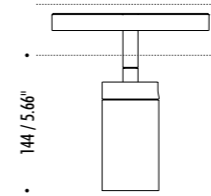

COMPULSORY INSTALLATION KITS

1A2810403.02.00	MATT BLACK	48 V DC POWER CONNECTOR
1A2810403.03.00	MATT BLACK	END CAP FOR POWER CONNECTOR
1A2810400.04.00	MATT BLACK	END CAP
1A2810403.05.00	MATT BLACK	48 V DC LINEAR CONNECTOR / TO BUY TOGETHER WITH 1A2810400.06.00
1A2810400.06.00	MATT BLACK	REINFORCING BRACKET
1A2810000.07.00	STANDARD	CLAMP WITH M6 GRIPPE
1A2810000.08.00	STANDARD	SUSPENSION SET
1A2810000.09.00	STANDARD	PLASTER INSTALLATION GUARD 2000 mm / 78.74"
1A2810000.10.00	STANDARD	CUTTING TOOL

The sizes are expressed in millimeters / inches.

DESIGN OMAR CARRAGLIA - DAVIDE GROPPI - 2016
RECESSED CEILING LAMP - METAL - POLYCARBONATE

DOT FRAMELESS

1A0090303.27.01	MATT WHITE - 2700K - DALI	48 V DC - 13 W LED WITH LENS 1A3090000.00.00: 2700K - 983 lm - CRI 97 / 3000K - 1038 lm - CRI 97 WITH LENS 1A3100000.00.00: 2700K - 943 lm - CRI 97 / 3000K - 996 lm - CRI 97 WITH LENS 1A3110000.00.00: 2700K - 955 lm - CRI 97 / 3000K - 1005 lm - CRI 97 WITH LENS 1A3120000.00.00: 2700K - 965 lm - CRI 97 / 3000K - 1016 lm - CRI 97 ADJUSTABLE COMPULSORY INSTALLATION SYSTEM NOT INCLUDED COMPULSORY ACCESSORIES NOT INCLUDED
1A0090303.30.01	MATT WHITE - 3000K - DALI	
1A0090403.27.01	MATT BLACK - 2700K - DALI	
1A0090403.30.01	MATT BLACK - 3000K - DALI	