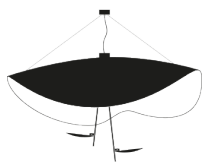

Type pendant lamp

Materials fiberglass shade, aluminium discs, metal rods and bases

Colour combinations

- black/gold leaf shade
black rods / gold leaf discs / black bases
- black/copper leaf shade
black rods / copper leaf discs / black bases
- white/white shade
gold rods / white varnished discs / white bases
- white/gold leaf shade
satin rods / white varnished discs / white bases
- white/white shade
satin rods / white varnished discs / white bases

Light source LED module 2x17W / rated output 34W / energy class A+ / lumen 3400 / K 2700 / CRI >80

light source not EPREL registered

Power supply

110V or 240V dimmable*

Dimensions

bases \emptyset 9x3,5 cm,
suspension cable 120 cm
to be cut to size,
shade \emptyset 100 cm ca.
H 53 cm ca.,
swiveling discs \emptyset 17 cm