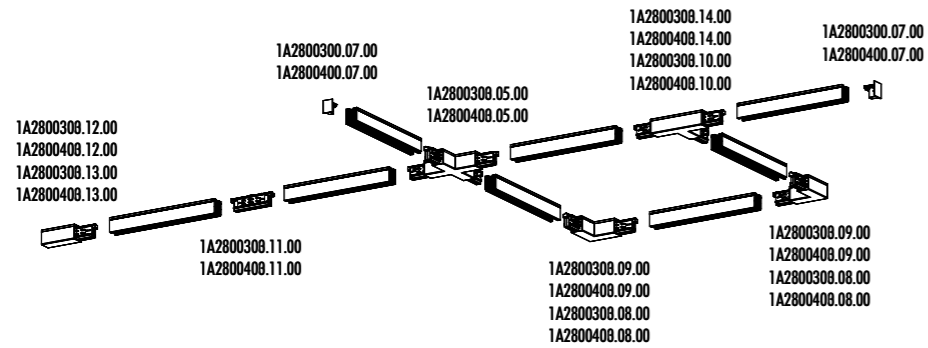

1A2800303.01.00	TRACK 4 ft WHITE	SURFACE TRACK SYSTEM - 120 V
1A2800403.01.00	TRACK 4 ft BLACK	
1A2800303.02.00	TRACK 8 ft WHITE	
1A2800403.02.00	TRACK 8 ft BLACK	

COMPULSORY INSTALLATION KITS

1A2800303.13.00	MATT WHITE	POWER RIGHT CONNECTOR - 120 V
1A2800403.13.00	MATT BLACK	
1A2800303.12.00	MATT WHITE	POWER LEFT CONNECTOR - 120 V
1A2800403.12.00	MATT BLACK	
1A2800300.07.00	MATT WHITE	END CAP
1A2800400.07.00	MATT BLACK	

OPTIONAL INSTALLATION KITS

1A2800303.11.00	MATT WHITE	LINEAR CONNECTOR - 120 V
1A2800403.11.00	MATT BLACK	
1A2800303.09.00	MATT WHITE	INTERNAL L CONNECTOR - 120 V
1A2800403.09.00	MATT BLACK	
1A2800303.08.00	MATT WHITE	EXTERNAL L CONNECTOR - 120 V
1A2800403.08.00	MATT BLACK	
1A2800303.14.00	MATT WHITE	RIGHT T CONNECTOR - 120 V
1A2800403.14.00	MATT BLACK	
1A2800303.10.00	MATT WHITE	LEFT T CONNECTOR - 120 V
1A2800403.10.00	MATT BLACK	
1A2800303.15.00	MATT WHITE	X CONNECTOR - 120 V
1A2800403.15.00	MATT BLACK	
1A2800000.04.00	STANDARD H. 1500 mm / 59.05"	ADJUSTABLE SUSPENSION CABLE
1A2800000.05.00	STANDARD H. 3000 mm / 118.11"	
1A2800000.06.00	STANDARD H. 5000 mm / 196.85"	
1A2800000.17.00	STANDARD	CUTTING TOOL

The sizes are expressed in millimeters / inches.

DESIGN OMAR CARRAGLIA - DAVIDE GROPPI - 2015
CEILING LAMP - METAL - POLYCARBONATE

DOT SISTEMA

1A2290303.27.00	MATT WHITE - 2700K	120 V - 60 Hz - 13 W LED WITH LENS 1A3090000.00.00: 2700K - 983 lm - CRI 97 / 3000K - 1038 lm - CRI 97 WITH LENS 1A3100000.00.00: 2700K - 943 lm - CRI 97 / 3000K - 996 lm - CRI 97 WITH LENS 1A3110000.00.00: 2700K - 955 lm - CRI 97 / 3000K - 1005 lm - CRI 97 WITH LENS 1A3120000.00.00: 2700K - 965 lm - CRI 97 / 3000K - 1016 lm - CRI 97 ADJUSTABLE COMPULSORY INSTALLATION SYSTEM NOT INCLUDED COMPULSORY ACCESSORIES NOT INCLUDED
1A2290303.30.00	MATT WHITE - 3000K	
1A2290403.27.00	MATT BLACK - 2700K	
1A2290403.30.00	MATT BLACK - 3000K	