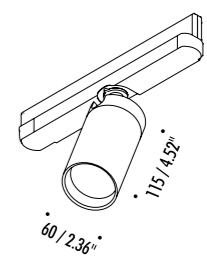

1A2290303.27.00	MATT WHITE - 2700K	120 V - 60 Hz - 13 W LED WITH LENS 1A3090000.00.00: 2700K - 983 lm - CRI 97 / 3000K - 1038 lm - CRI 97 WITH LENS 1A3100000.00.00: 2700K - 943 lm - CRI 97 / 3000K - 996 lm - CRI 97 WITH LENS 1A3110000.00.00: 2700K - 955 lm - CRI 97 / 3000K - 1005 lm - CRI 97 WITH LENS 1A3120000.00.00: 2700K - 965 lm - CRI 97 / 3000K - 1016 lm - CRI 97 ADJUSTABLE COMPULSORY INSTALLATION SYSTEM NOT INCLUDED COMPULSORY ACCESSORIES NOT INCLUDED
1A2290303.30.00	MATT WHITE - 3000K	
1A2290403.27.00	MATT BLACK - 2700K	
1A2290403.30.00	MATT BLACK - 3000K	

COMPULSORY ACCESSORIES

1A3090000.00.00	BEAM 14°	LENS
1A3100000.00.00	BEAM 24°	
1A3110000.00.00	BEAM 36°	
1A3120000.00.00	BEAM 50°