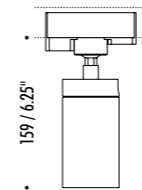

1A3710303.00.00	MATT WHITE - ON/OFF	120 V - 60 Hz - MAX 10 W LED - GU10 ADJUSTABLE COMPULSORY INSTALLATION SYSTEM NOT INCLUDED BULB NOT INCLUDED OPTIONAL BULB ACCESSORIES NOT INCLUDED
1A3710403.00.00	MATT BLACK - ON/OFF