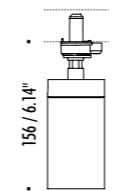

1A2290303.27.00	MATT WHITE - 2700K	120 V - 60 Hz - 13 W LED WITH LENS 1A3090000.00.00: 2700K - 983 lm - CRI 97 / 3000K - 1038 lm - CRI 97 WITH LENS 1A3100000.00.00: 2700K - 943 lm - CRI 97 / 3000K - 996 lm - CRI 97 WITH LENS 1A3110000.00.00: 2700K - 955 lm - CRI 97 / 3000K - 1005 lm - CRI 97 WITH LENS 1A3120000.00.00: 2700K - 965 lm - CRI 97 / 3000K - 1016 lm - CRI 97 ADJUSTABLE COMPULSORY INSTALLATION SYSTEM NOT INCLUDED COMPULSORY ACCESSORIES NOT INCLUDED
1A2290303.30.00	MATT WHITE - 3000K	
1A2290403.27.00	MATT BLACK - 2700K	
1A2290403.30.00	MATT BLACK - 3000K	

COMPULSORY ACCESSORIES

1A3090000.00.00	BEAM 14°	LENS
1A3100000.00.00	BEAM 24°	
1A3110000.00.00	BEAM 36°	
1A3120000.00.00	BEAM 50°